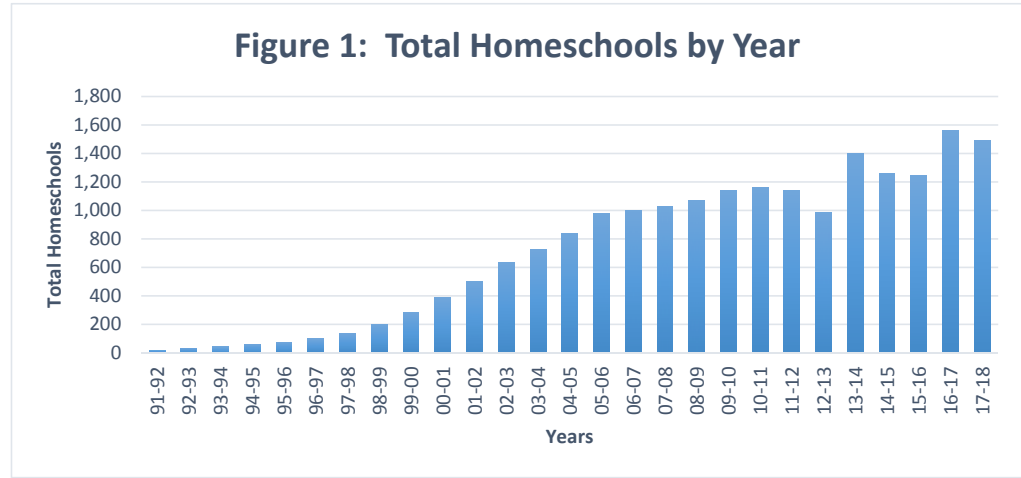

Table 11
Number of Homeschools and Homeschool Enrollment
Statewide 1991 through 2017

Year	Total Homeschools	% Change	Total Homeschool Enrollment	% Change
91-92	19		474	
92-93	30	57.9%	616	30.0%
93-94	42	40.0%	830	34.7%
94-95	59	40.5%	893	7.6%
95-96	74	25.4%	1,087	21.7%
96-97	98	32.4%	1,226	12.8%
97-98	137	39.8%	1,507	22.9%
98-99	199	45.3%	1,645	9.2%
99-00	284	42.7%	1,912	16.2%
00-01	390	37.3%	2,174	13.7%
01-02	502	28.7%	2,288	5.2%
02-03	635	26.5%	2,290	0.1%
03-04	726	14.3%	2,287	-0.1%
04-05	836	15.2%	2,418	5.7%
05-06	976	16.7%	2,563	6.0%
06-07	999	2.4%	2,484	-3.1%
07-08	1,025	2.6%	2,538	2.2%
08-09	1,073	4.7%	2,558	0.8%
09-10	1,140	6.2%	2,606	1.9%
10-11	1,162	1.9%	2,713	4.1%
11-12	1,140	-1.9%	2,700	-0.5%
12-13	985	-13.6%	2,765	2.4%
13-14	1,401	42.2%	3,196	15.6%
14-15	1,260	-10.1%	2,720	-14.9%
15-16	1,244	-1.3%	2,609	-4.1%
16-17	1,562	25.6%	3,051	16.9%
17-18	1,488	-4.7%	2,948	-3.4%