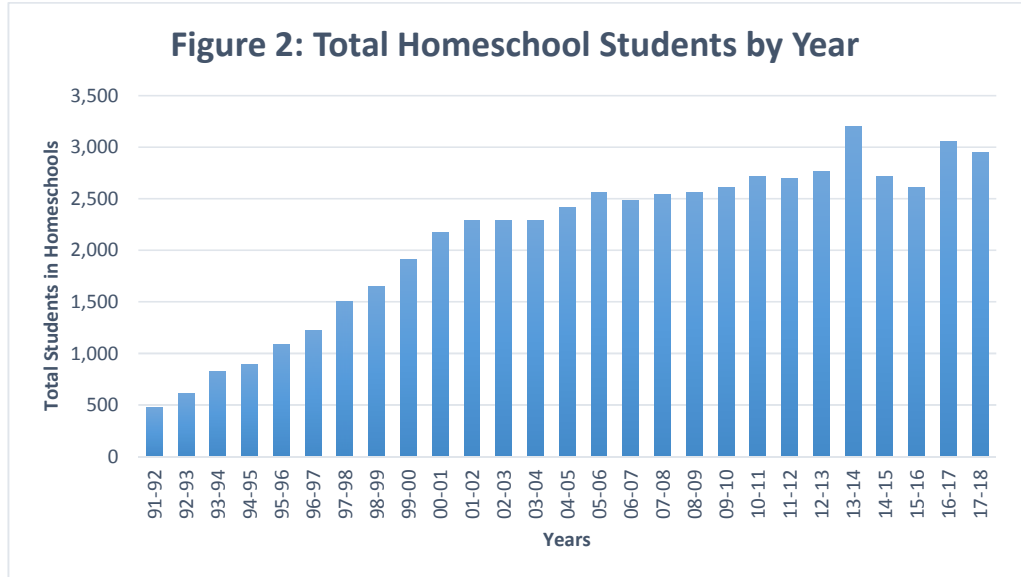

Table 11
Number of Homeschools and Homeschool Enrollment
Statewide 1991 through 2017

Year	Total Homeschools	% Change	Total Homeschool Enrollment	% Change
91-92	19		474	
92-93	30	57.9%	616	30.0%
93-94	42	40.0%	830	34.7%
94-95	59	40.5%	893	7.6%
95-96	74	25.4%	1,087	21.7%
96-97	98	32.4%	1,226	12.8%
97-98	137	39.8%	1,507	22.9%
98-99	199	45.3%	1,645	9.2%
99-00	284	42.7%	1,912	16.2%
00-01	390	37.3%	2,174	13.7%
01-02	502	28.7%	2,288	5.2%
02-03	635	26.5%	2,290	0.1%
03-04	726	14.3%	2,287	-0.1%
04-05	836	15.2%	2,418	5.7%
05-06	976	16.7%	2,563	6.0%
06-07	999	2.4%	2,484	-3.1%
07-08	1,025	2.6%	2,538	2.2%
08-09	1,073	4.7%	2,558	0.8%
09-10	1,140	6.2%	2,606	1.9%
10-11	1,162	1.9%	2,713	4.1%
11-12	1,140	-1.9%	2,700	-0.5%
12-13	985	-13.6%	2,765	2.4%
13-14	1,401	42.2%	3,196	15.6%
14-15	1,260	-10.1%	2,720	-14.9%
15-16	1,244	-1.3%	2,609	-4.1%
16-17	1,562	25.6%	3,051	16.9%
17-18	1,488	-4.7%	2,948	-3.4%