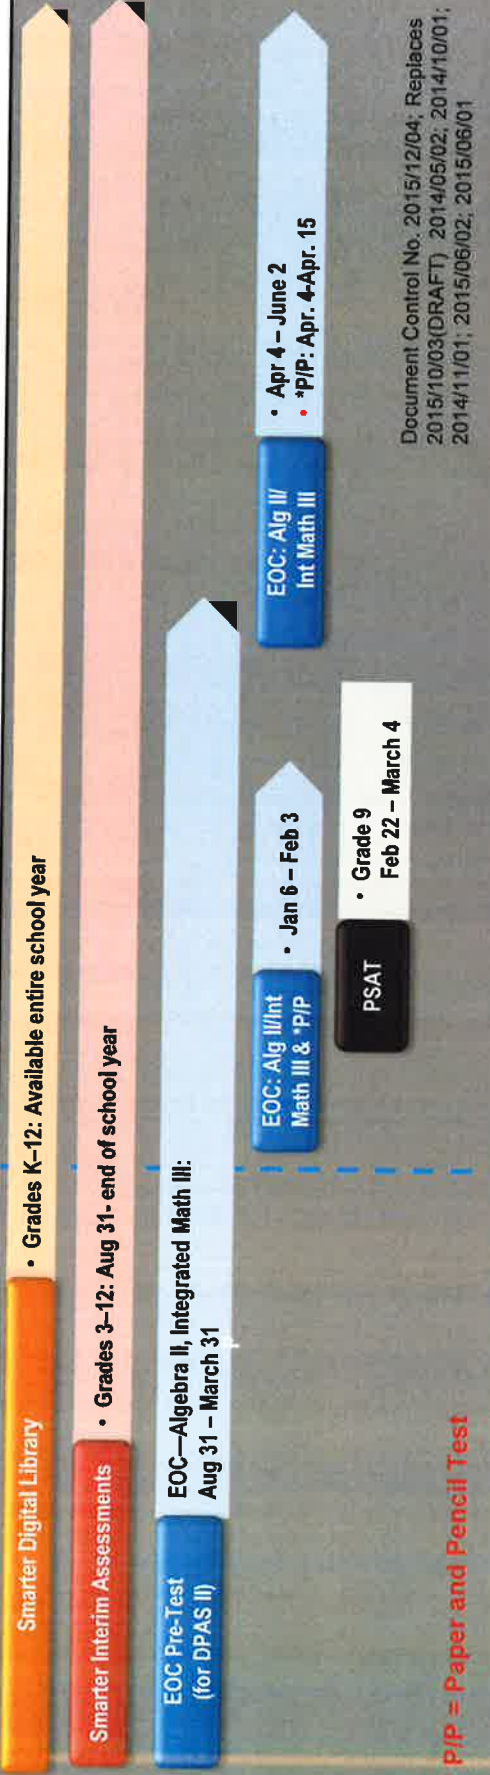

Delaware System of Student Assessments (DeSSA): 2015-2016 Calendar DRAFT

August 2015

January 2016

June 2016

PSAT
• Grade 10
October 14

Smarter ELA & Mathematics
• Grades 3-8: Mar 9 - June 2
• Grade 11: Apr 13 - June 2
• *PIP: May 2 - May 18

DCAS Science
• Grades 5, 8, & 10: Mar 2 - June 2
• *PIP: Apr 4 - Apr 15

DCAS EOC & *PIP
• US History:
Jan 6-Feb 3

DCAS EOC & *PIP
• US History: Apr 4 - June 2
• PIP: Apr 4 - Apr 15

DCAS Social Studies & *PIP
Grades 4 & 7: Mar 2 - June 2
PIP: Apr 4 - Apr 15

DCAS-Alt1 Reading & Mathematics
• Grades 3-11: Mar 9-June 2

DCAS-Alt1 Science & Social Studies
• Science Grades 5, 8 & 10 and Social Studies Grades 4, 7 & 9: Mar 9-June 2

SAT School Day • Grade 11: April 12

ACCESS • March 1 - April 29

Required State Assessment Resources

* PIP = Paper and Pencil Test

Document Control No. 2015/12/04; Replaces 2015/10/03(DRAFT) 2014/05/02; 2014/10/01; 2014/11/01; 2015/06/02; 2015/06/01