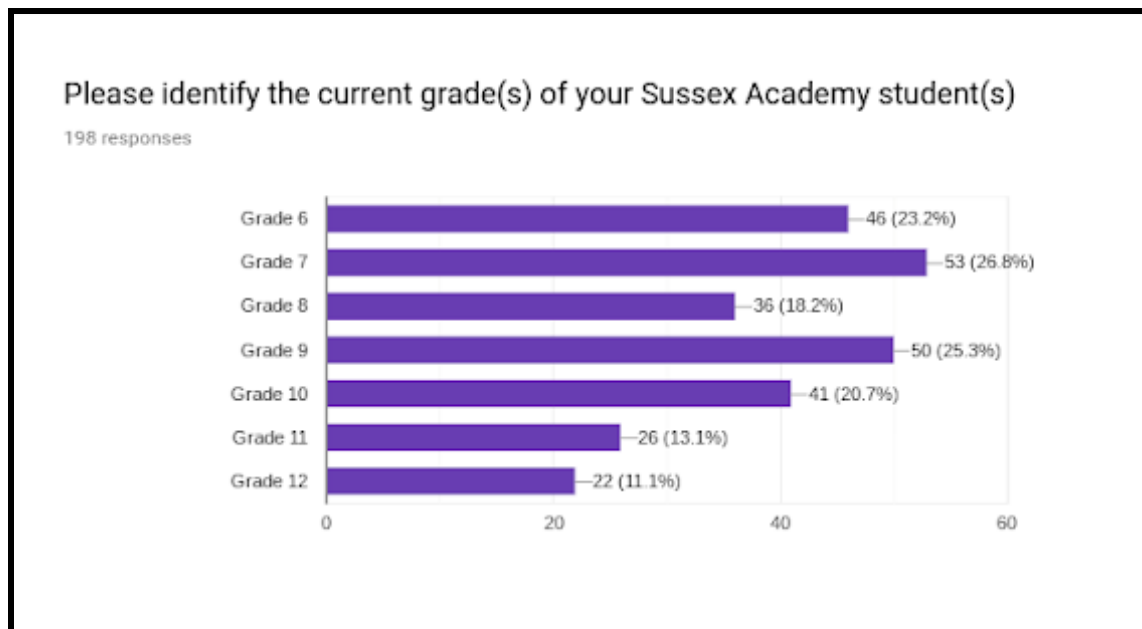

Appendix G - Sussex Academy Elementary School Interest Survey Results

In November 2019, an online survey was sent to current Sussex Academy families to determine the interest level for the addition of the elementary grades (K-5) as a part of our current charter.

Message to parents:

“Sussex Academy will be submitting a request to the Delaware Department of Education (DDOE) to modify our current charter so that we may add an elementary school. The goal will be to expand the current programs at Sussex Academy to include grades Kindergarten through grade 5 at the start of the 2020-2021 school year. In preparation for the charter modification request, we are collecting information from our current SA families. Please take a few minutes to answer our survey so that we are able to prepare for our request to DDOE.”

The survey was sent to the families of our 856 current students. It yielded 198 responses.