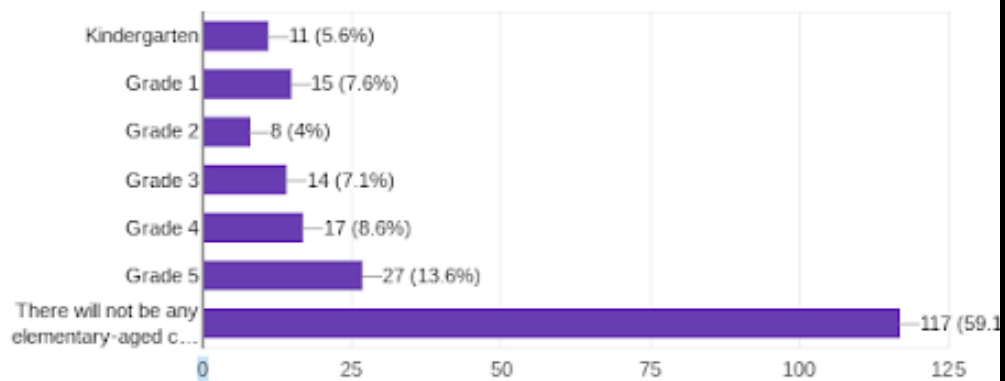

Please indicate the grade(s) of any child(ren) in your household who will be in elementary school for the 2020-2021 school year.

198 responses