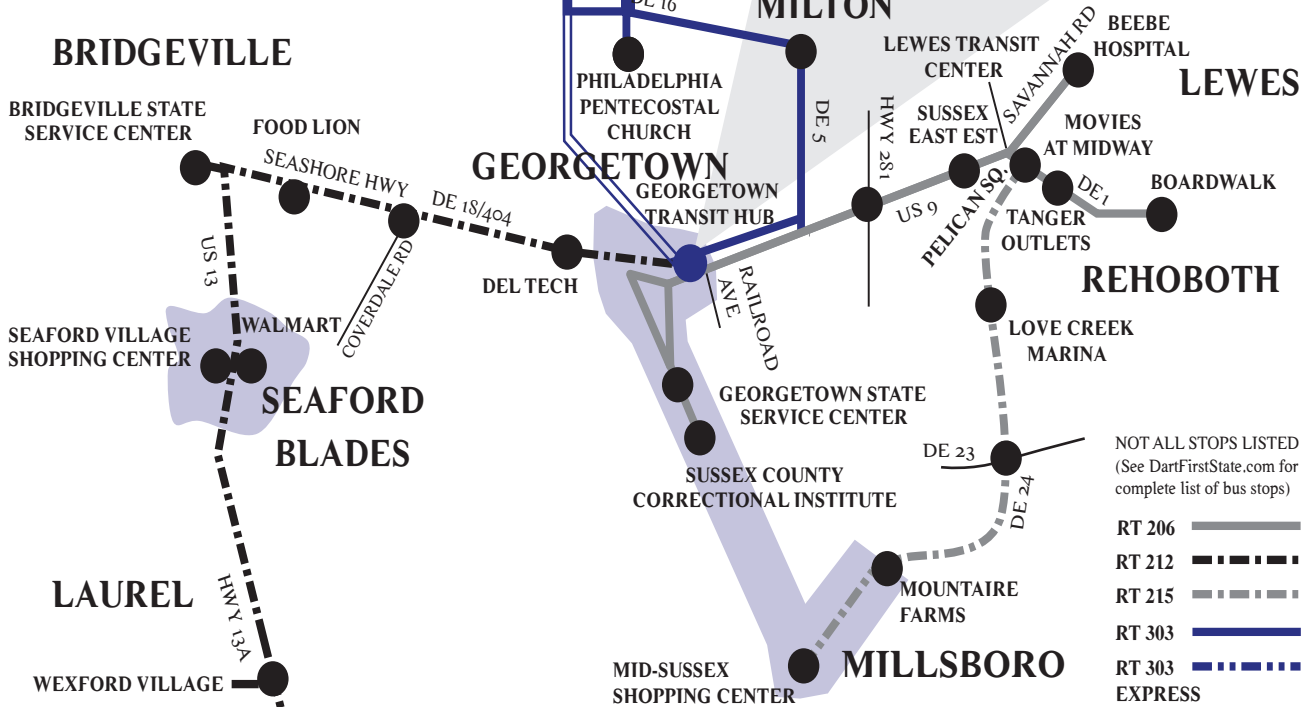

MAP NOT TO SCALE

RT 303

RT 206

NOT ALL STOPS LISTED
(See DartFirstState.com for complete list of bus stops)

- RT 206
- RT 212
- RT 215
- RT 303
- RT 303 EXPRESS
- LIMITED STOPS
- FLEX ZONES

RT 212

RT 215

MORE DETAILED FLEX ROUTE MAPS ARE SHOWN NEAR BACK OF BROCHURE