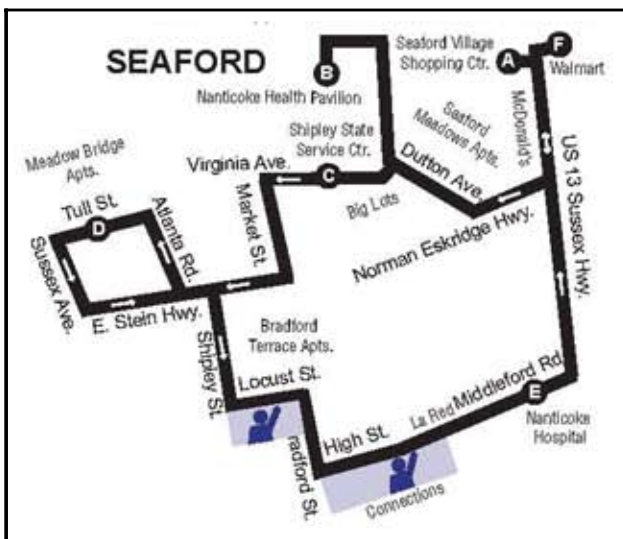

DART Flex Routes 901, 902 & 903

**Flex Rt. 901
Georgetown Loop**

**Flex Rt. 902
Georgetown to Millsboro**

**Flex Rt. 903
Seaford Loop**

Flag Zone – area where customers can wave down bus to stop

Effective December 17, 2017