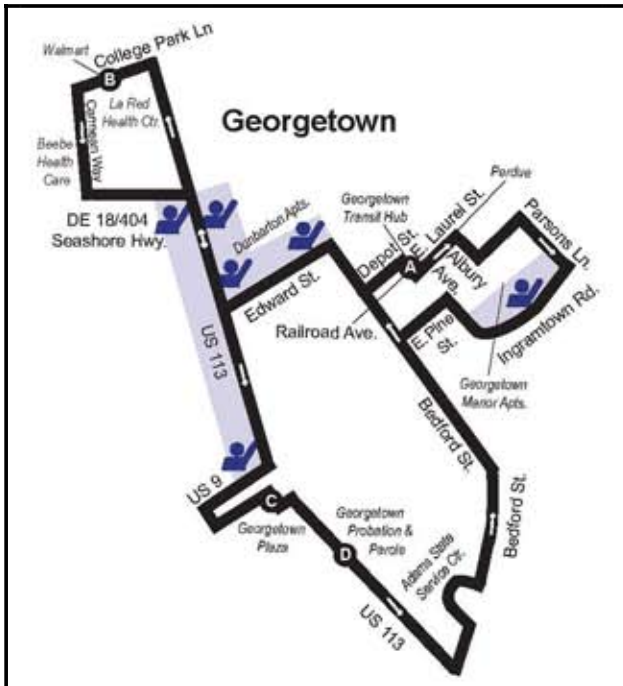

DART Flex Routes 901, 902 & 903

**Flex Rt. 901
Georgetown Loop**

**Flex Rt. 902
Georgetown to Millsboro**

**Flex Rt. 903
Seaford Loop**

Flag Zone – area where customers can wave down bus to stop

Effective December 17, 2017