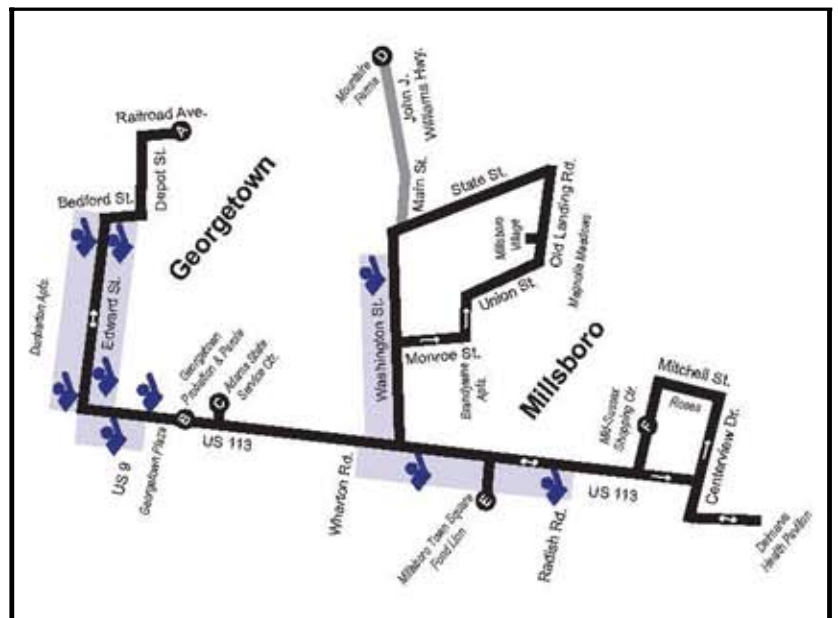

DART Flex Routes 901, 902 & 903

**Flex Rt. 901
Georgetown Loop**

**Flex Rt. 902
Georgetown to Millsboro**

**Flex Rt. 903
Seaford Loop**

Flag Zone – area where customers can wave down bus to stop

Effective December 17, 2017