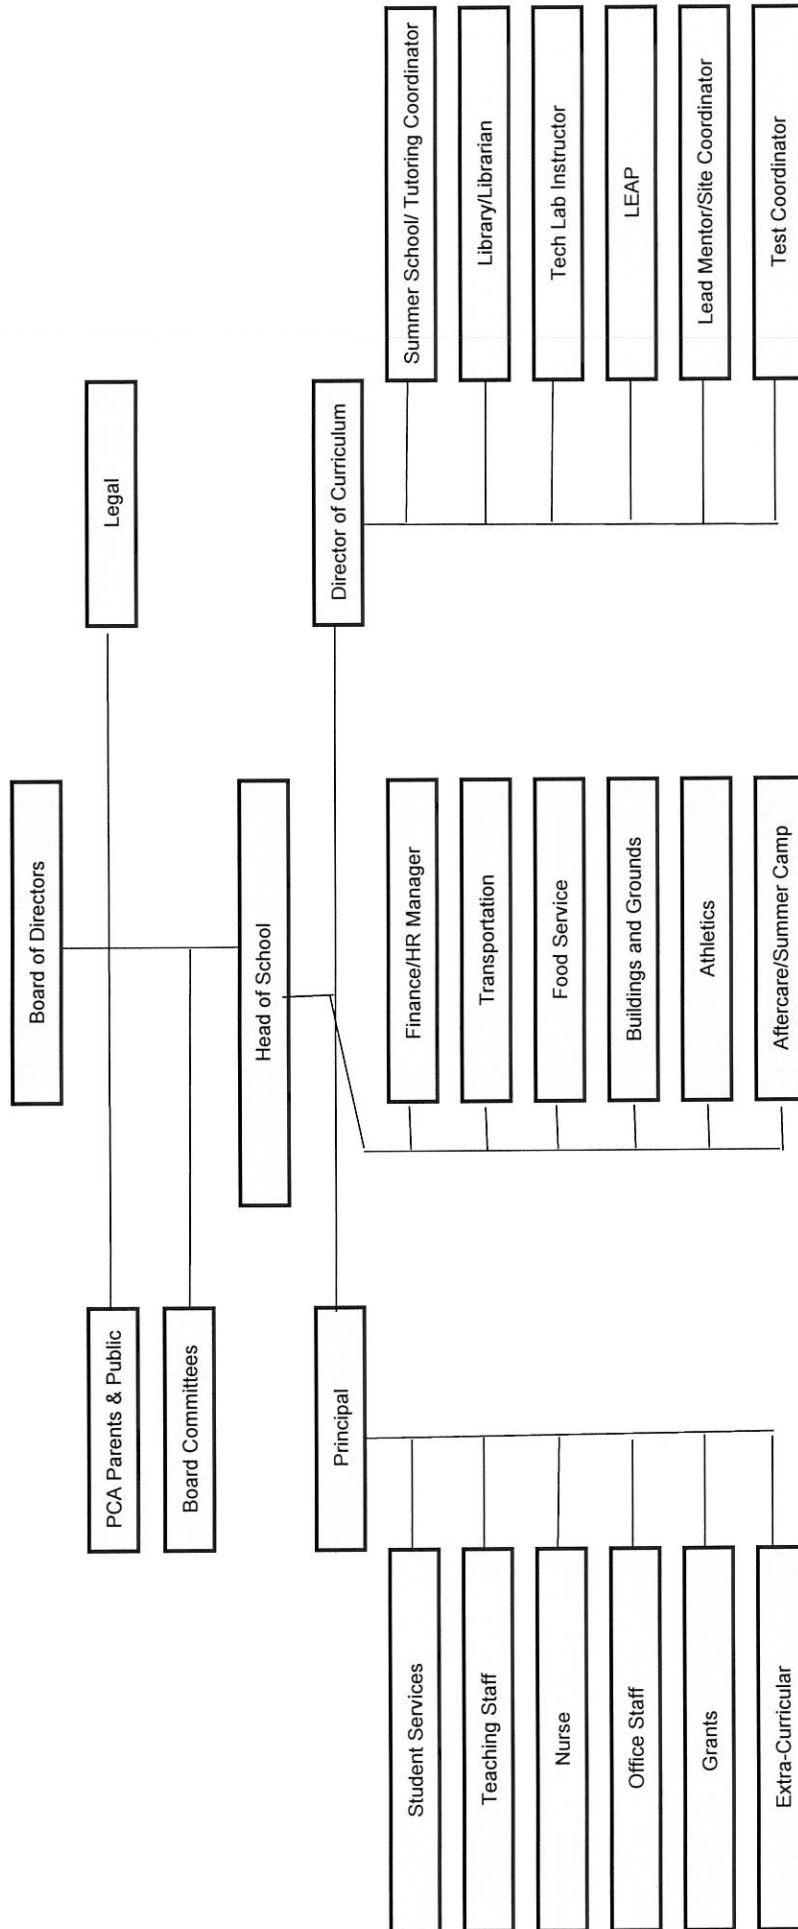

Providence Creek Academy Organizational Chart

APPROVED BY THE BOARD OF DIRECTORS NOVEMBER 24 2014
REVISED BY THE BOARD OF DIRECTORS JULY 21 2015