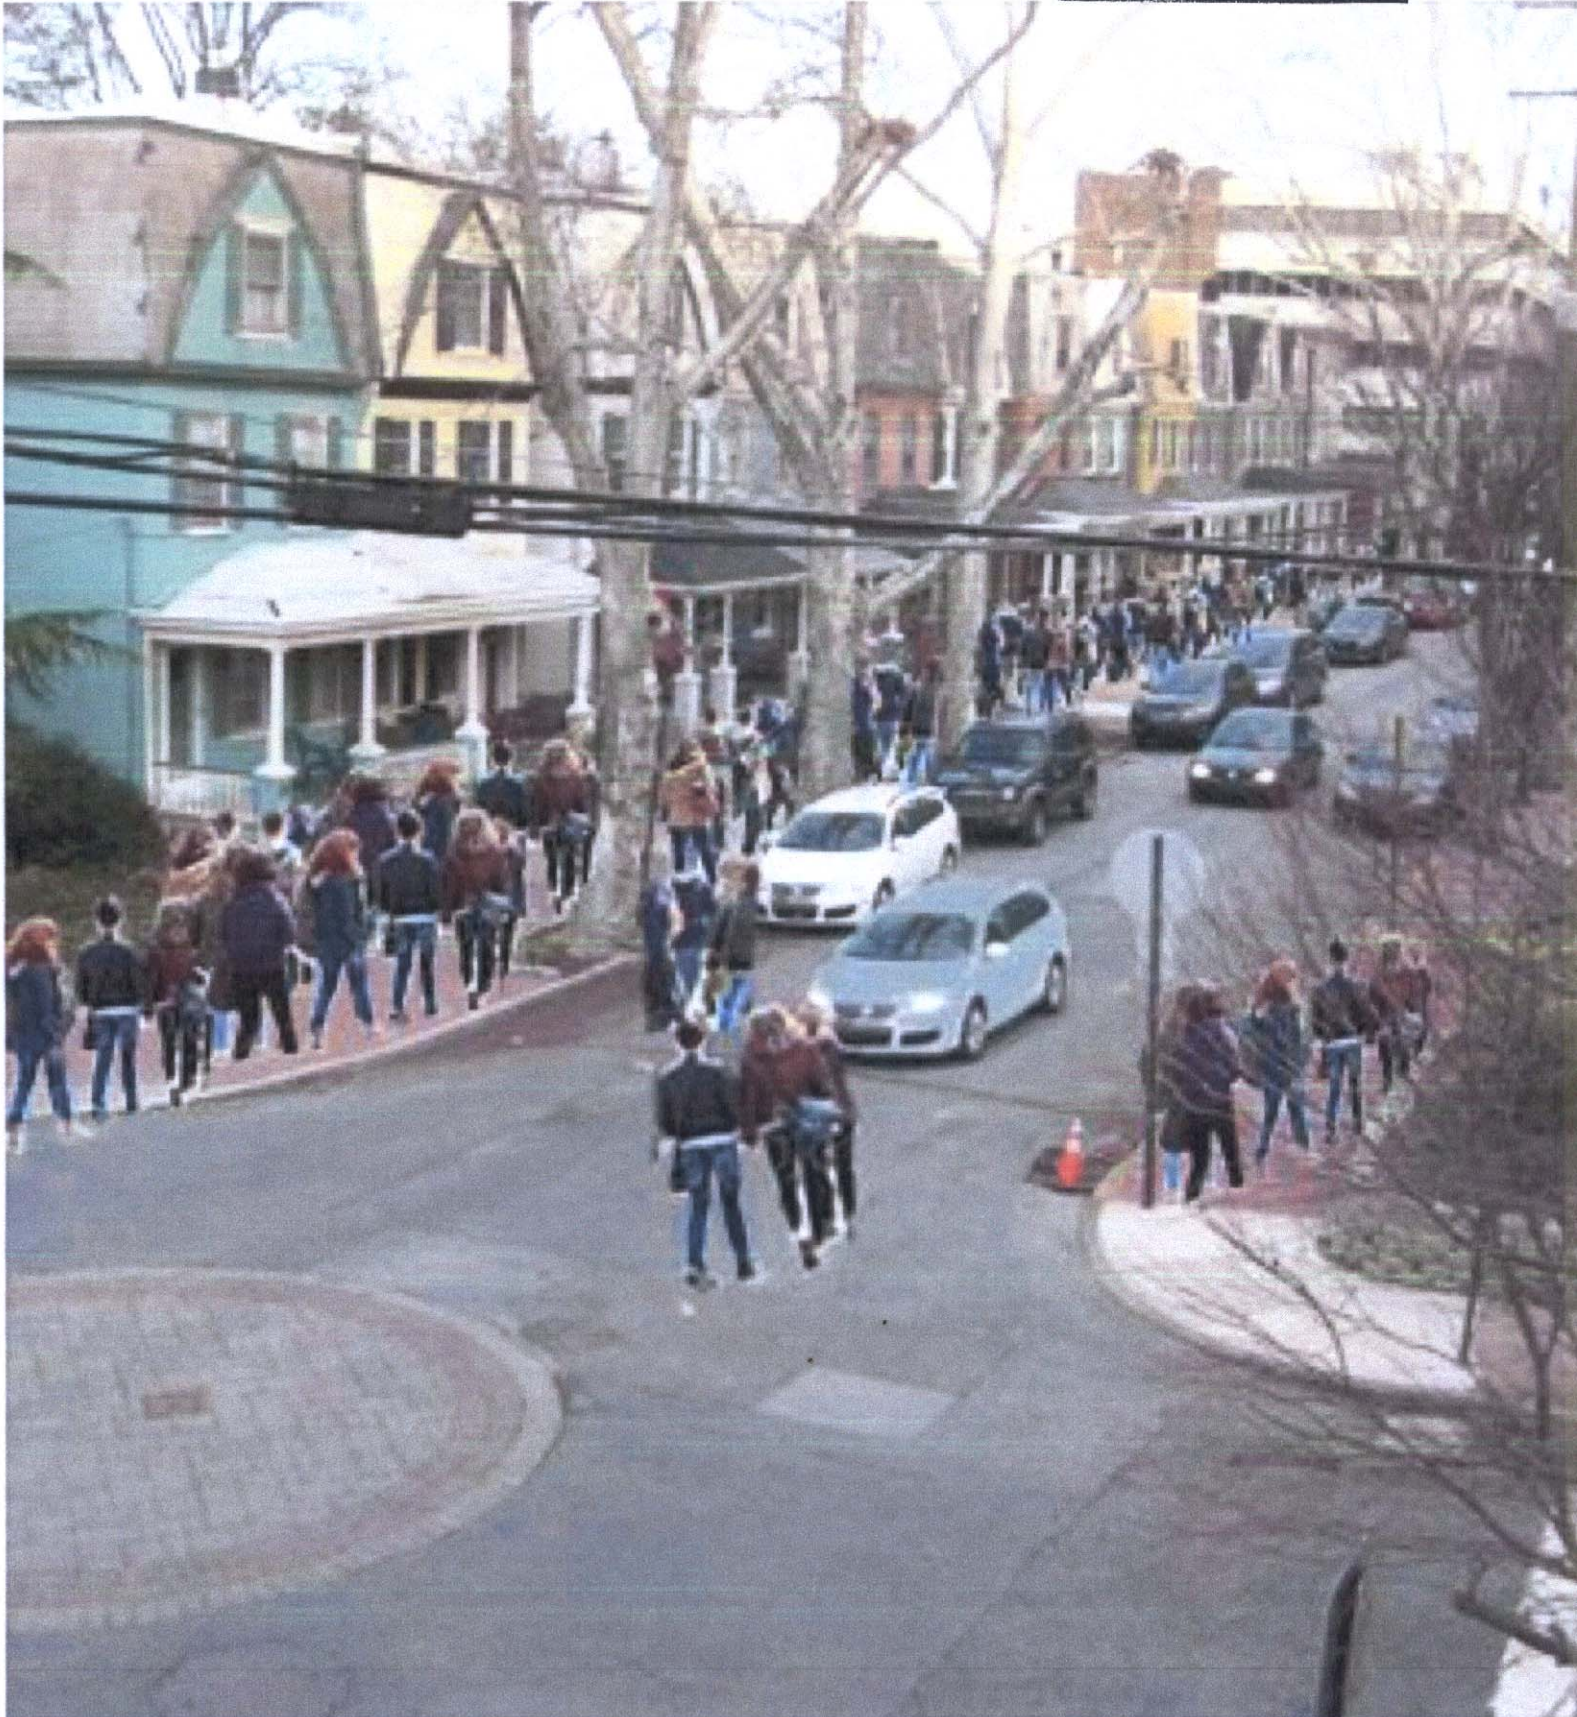

Roy Podorson
1335 N WEST STREET
WILMINGTON DE 19801

EXHIBIT
5
5/18/15 sy

75 STUDENTS

Roy Podorson
1335 N WEST STREET
WILMINGTON DE 19801

SO STUDENTS

Roy Podorson
1335 N WEST STREET
WILMINGTON DE 19801