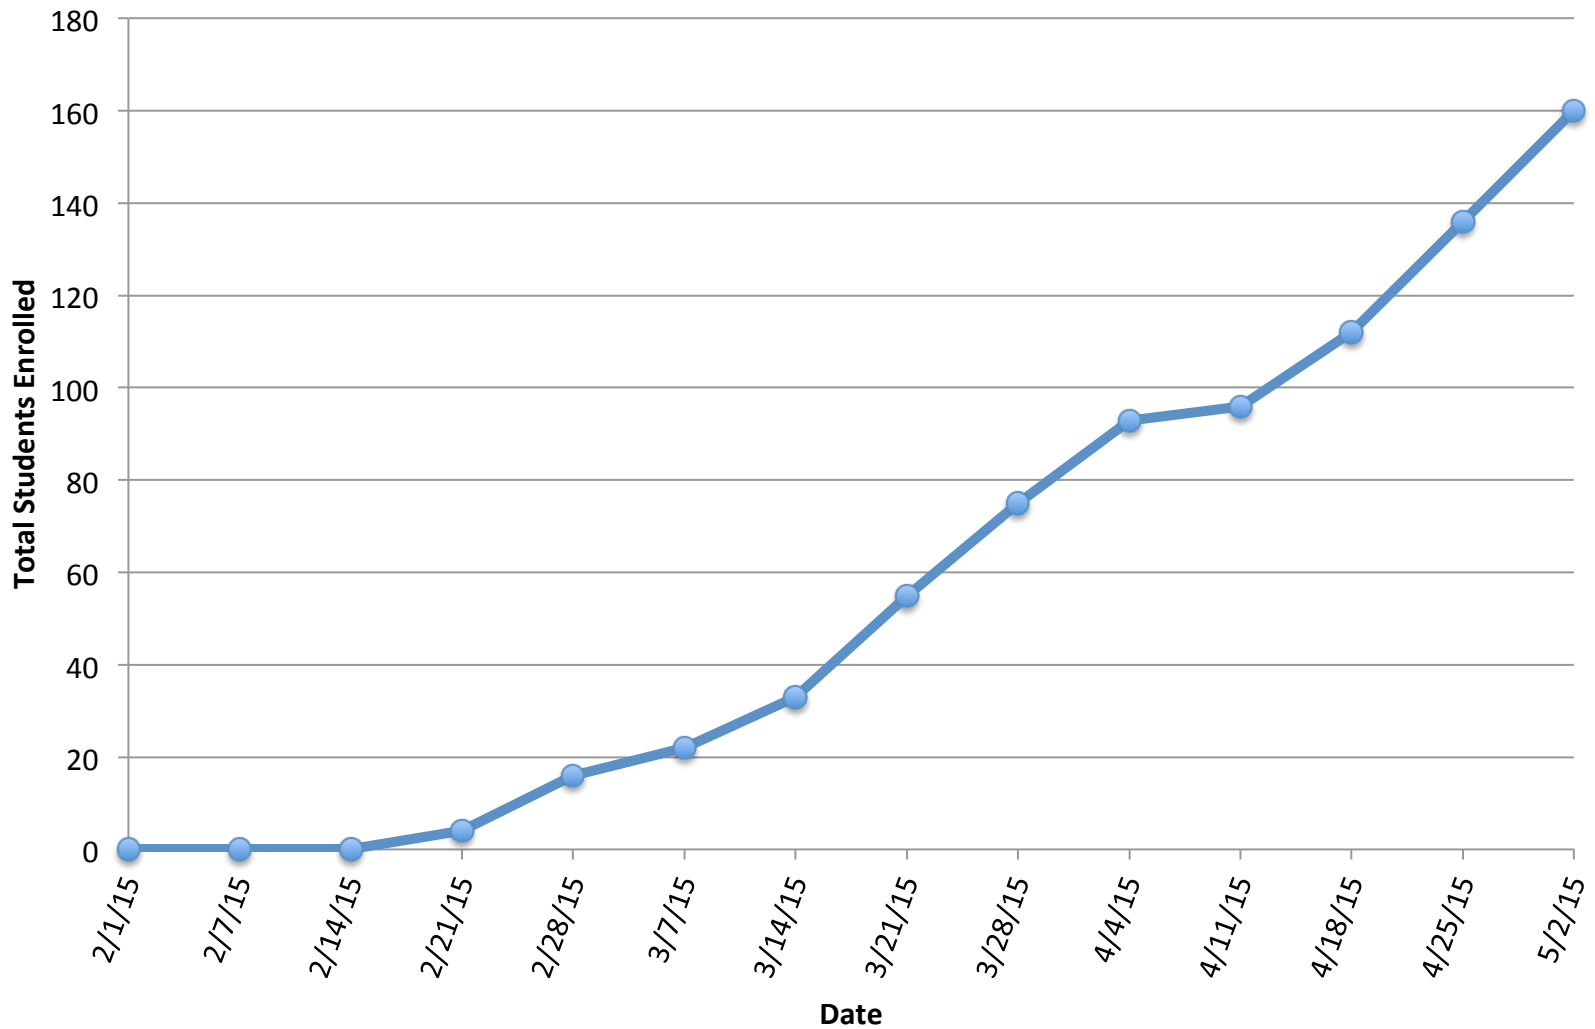

Freire Charter School Enrollment Data

2/1/15 through 5/2/15

Freire: Total Students Enrolled Over Time

Number of Enrollments Within Two-Week Time Periods

Enrollments within First Six Weeks vs. Enrollments in Next Six Weeks