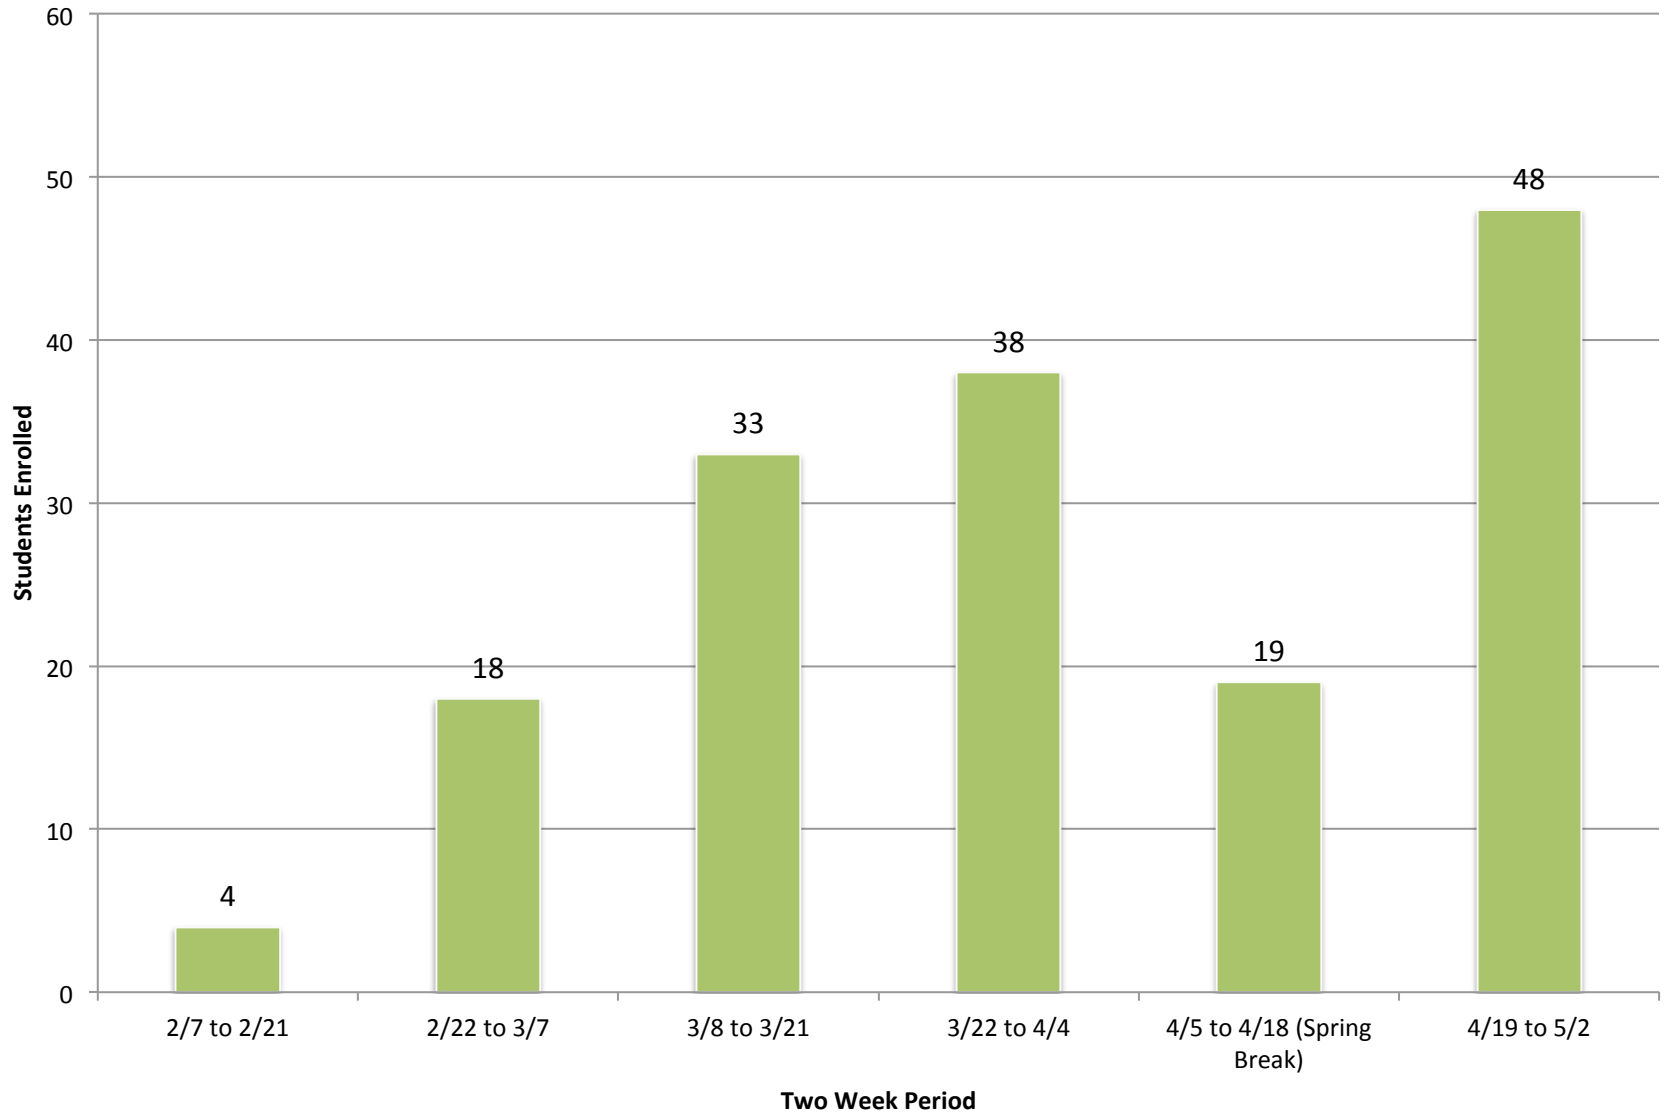

Freire Charter School Enrollment Data

2/1/15 through 5/2/15

Freire: Total Students Enrolled Over Time

Number of Enrollments Within Two-Week Time Periods

Enrollments within First Six Weeks vs. Enrollments in Next Six Weeks