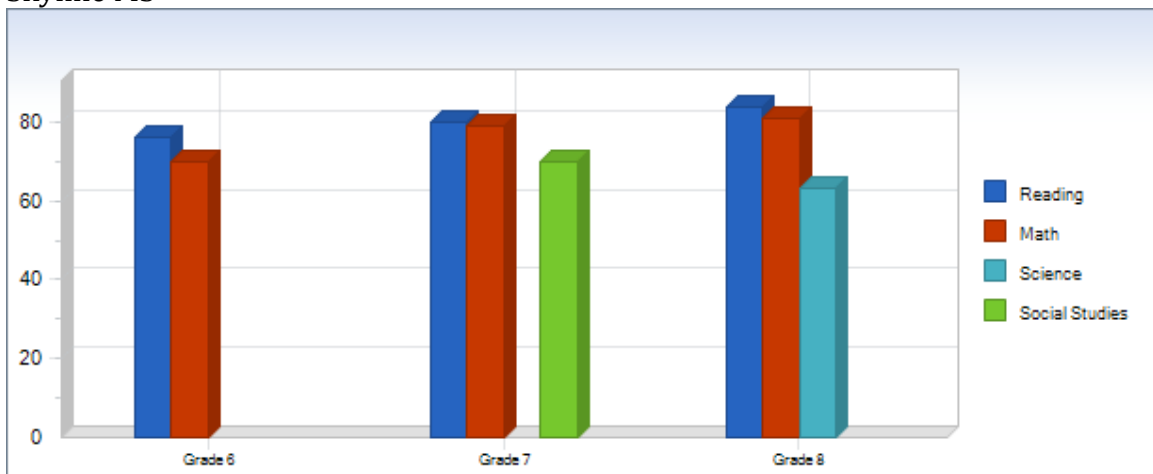

Attachment 3.1: Performance Levels of 5-mile radius

Richey ES

Shortlidge ES

Skyline MS

Attachment 3.1: Performance Levels of 5-mile radius

Stanton MS

Warner ES