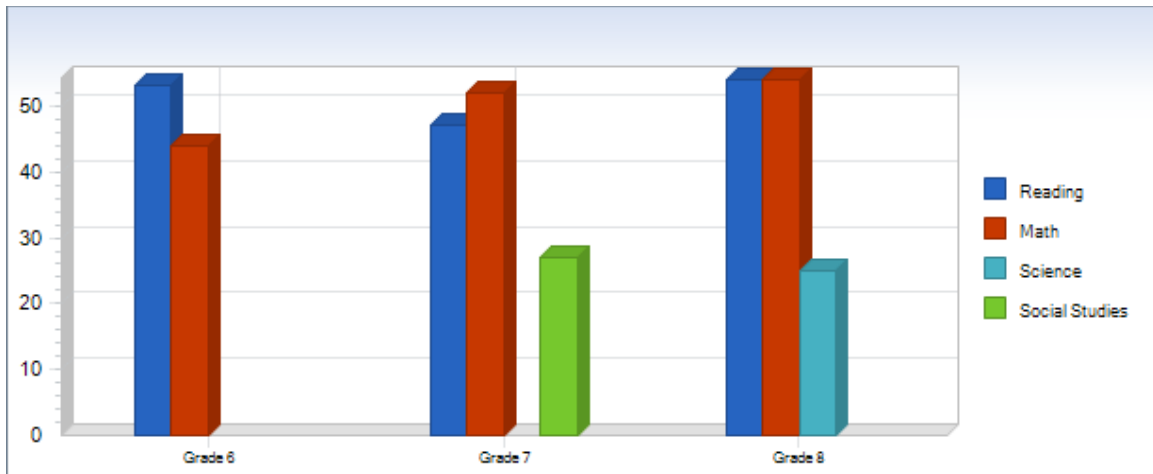

Attachment 3.1: Performance Levels of 5-mile radius

Richey ES

Shortlidge ES

Skyline MS

Attachment 3.1: Performance Levels of 5-mile radius

Stanton MS

Warner ES