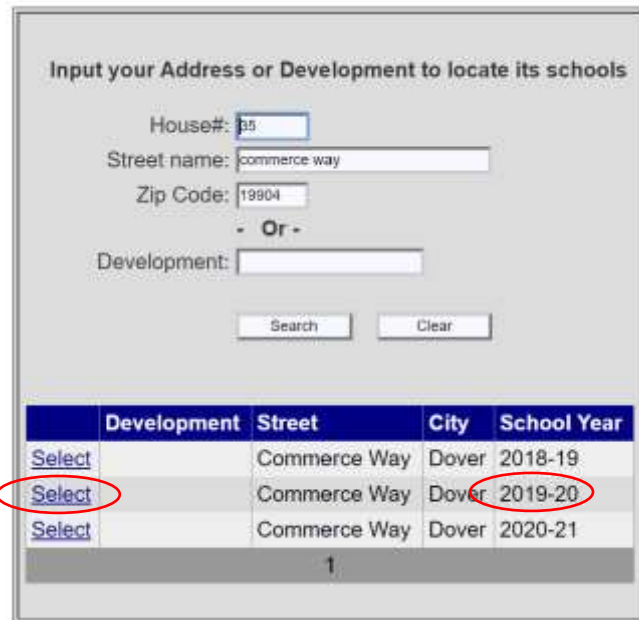

The screenshot shows the DDOE GIS website interface. At the top, there is a navigation menu with tabs for 'DOE Main', 'Schools', 'Instruction and Assessment', 'Supports', 'Educators', 'Accountability and Performance', and 'DIAA'. Below this is a secondary menu with 'Report Card', 'Delaware Public Schools', 'Charter Schools', 'Homeschools and Private Schools', 'School Choice', and 'Groves Adult High School'. The main content area is titled 'Maps' and includes a sub-header 'Find your school or District'. The text explains that the new School Locator application is available and encourages user feedback. Two buttons are prominently displayed and circled in red: '2019-2020 and 2020-2021 School Locator (BETA)' and '2019-2020 and 2020-2021 School Locator (Legacy)'. A 'DDOEGIS' logo is also visible on the right side of the page.

Step 3:

BETA option –

Click on 2019-2020 and 2020-2021 School Locator (BETA) link.

Map opens up and then enter address in top right bar as seen highlighted here -

Using the Collette Building's address, 35 Commerce Way, Dover, the following map and feeder pattern populates, choose 2019-2020, or current school year to find schools in feeder pattern for purposes of area eligibility –

Legacy option -

Click on 2019-2020 and 2020-2021 School Locator (Legacy) link.

Address box opens up; enter the address of the site on this screen -

On the next screen, you can choose the school year you want to view the feeder pattern for; choose the current school year for the feeder pattern and click "select" -