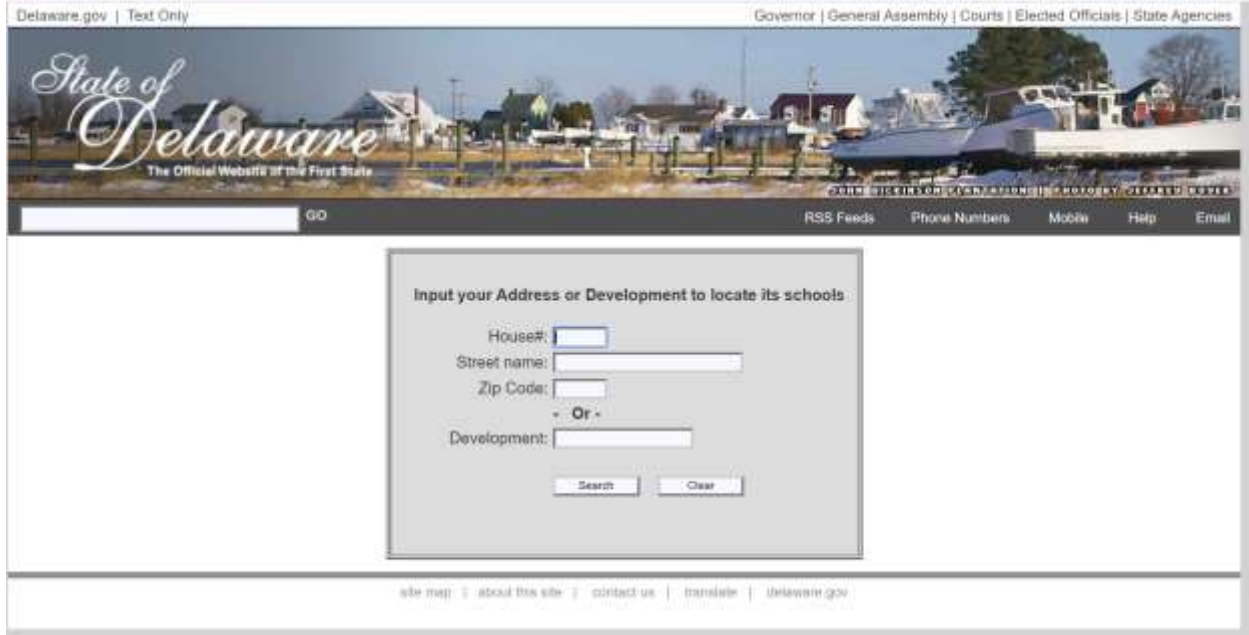

Step 3:

BETA option –

Click on 2019-2020 and 2020-2021 School Locator (BETA) link.

Map opens up and then enter address in top right bar as seen highlighted here -

Using the Collette Building's address, 35 Commerce Way, Dover, the following map and feeder pattern populates, choose 2019-2020, or current school year to find schools in feeder pattern for purposes of area eligibility –

Legacy option -

Click on 2019-2020 and 2020-2021 School Locator (Legacy) link.

Address box opens up; enter the address of the site on this screen -

On the next screen, you can choose the school year you want to view the feeder pattern for; choose the current school year for the feeder pattern and click "select" -