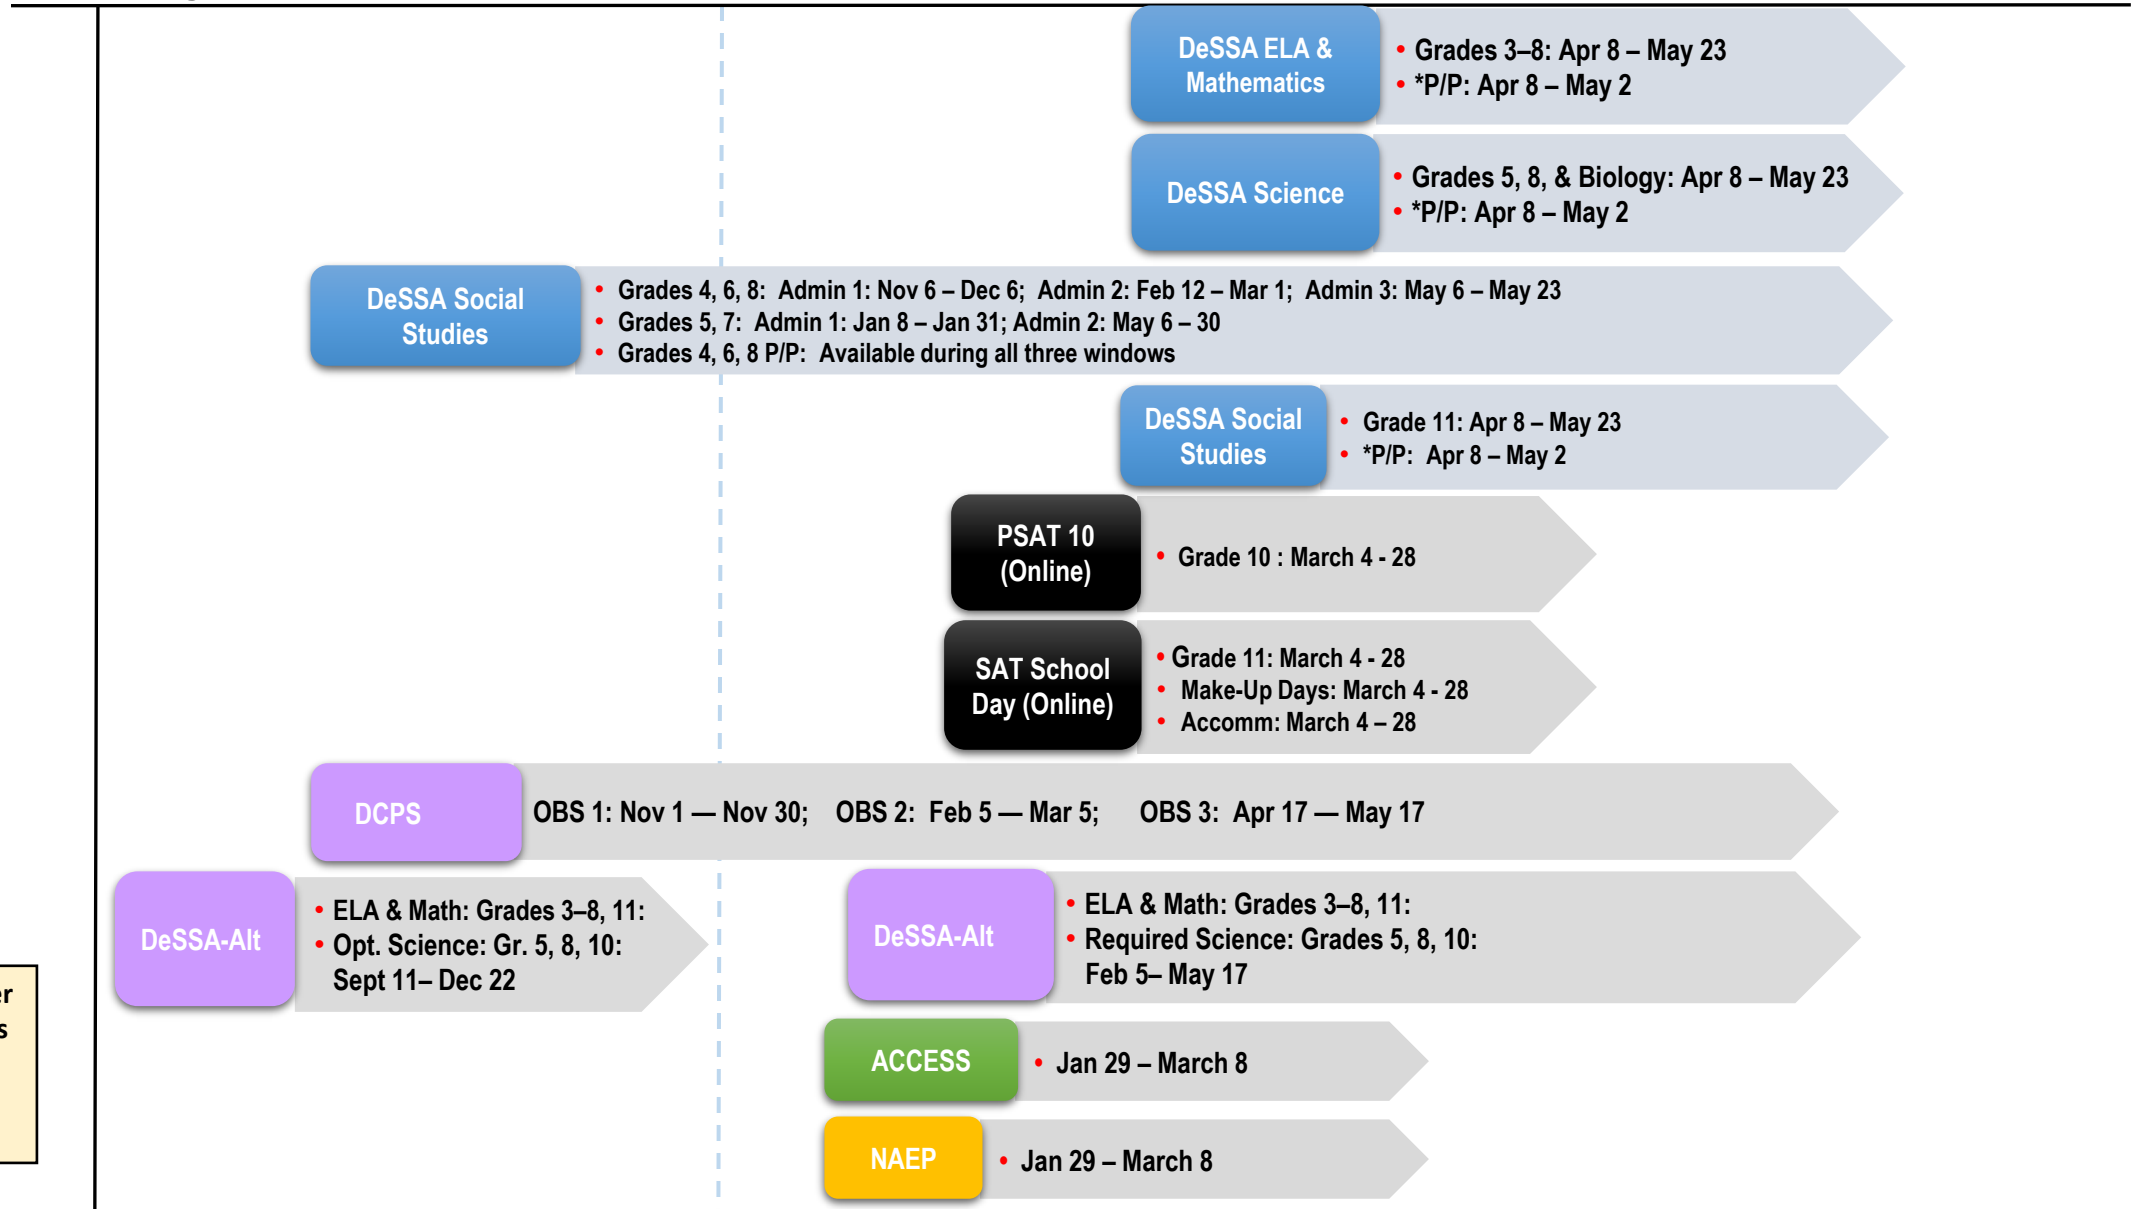

Delaware System of Student Assessments (DeSSA): 2023-2024 Calendar

State Mandated Testing

August 2023

January 2024

June 2024

Optional: Smarter Interim and Tools for Teachers
August 2023-July 30, 2024