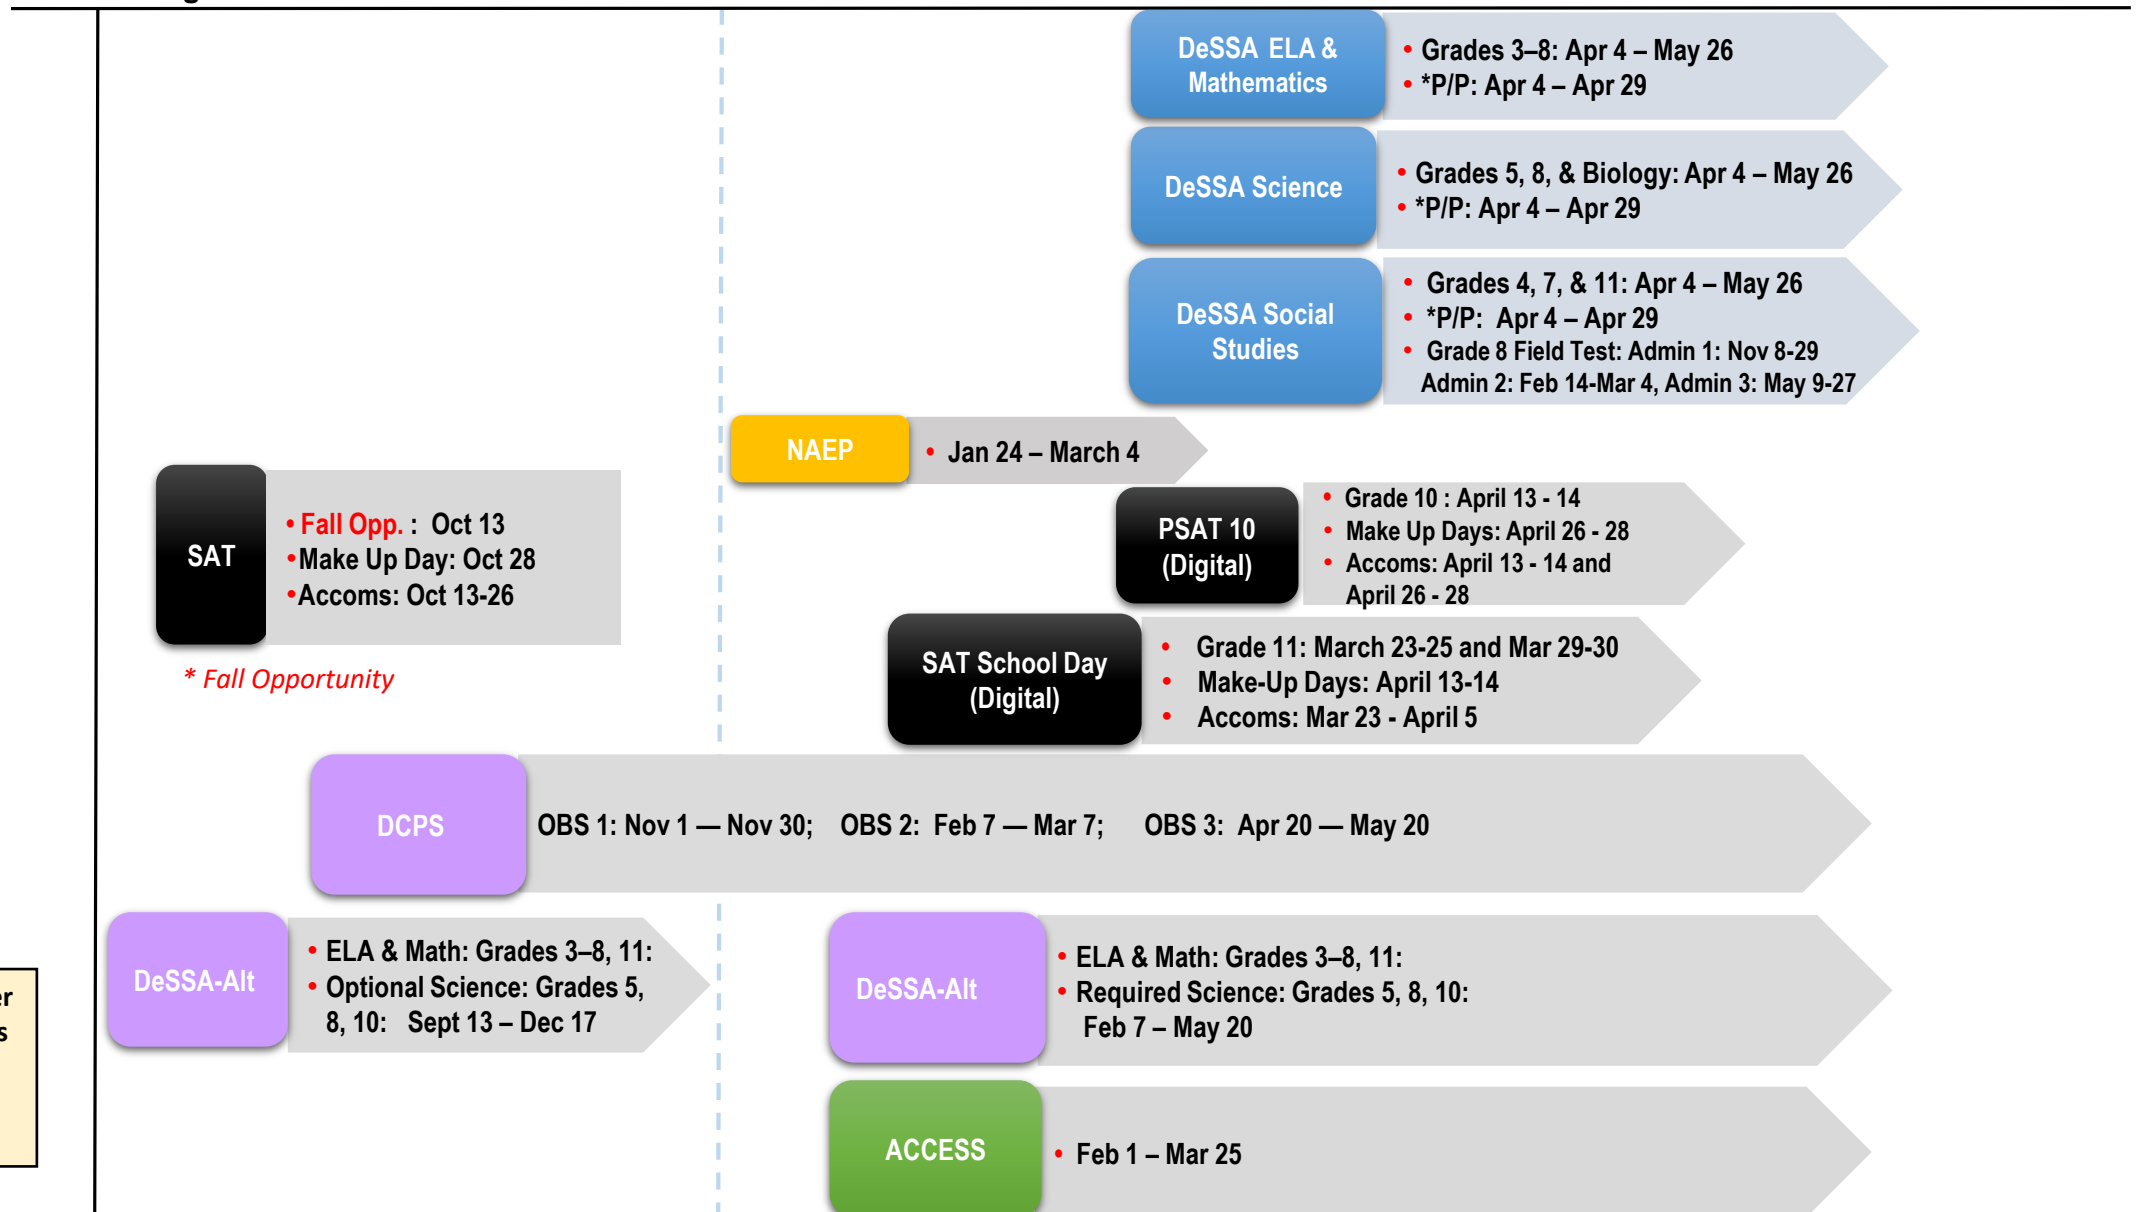

**Delaware System of Student Assessments (DeSSA): 2021-2022 Calendar**  
State Mandated Testing

August 2021

January 2022

June 2022

**Optional: Smarter Interim and Tools for Teachers**  
August 2021-July 30, 2022