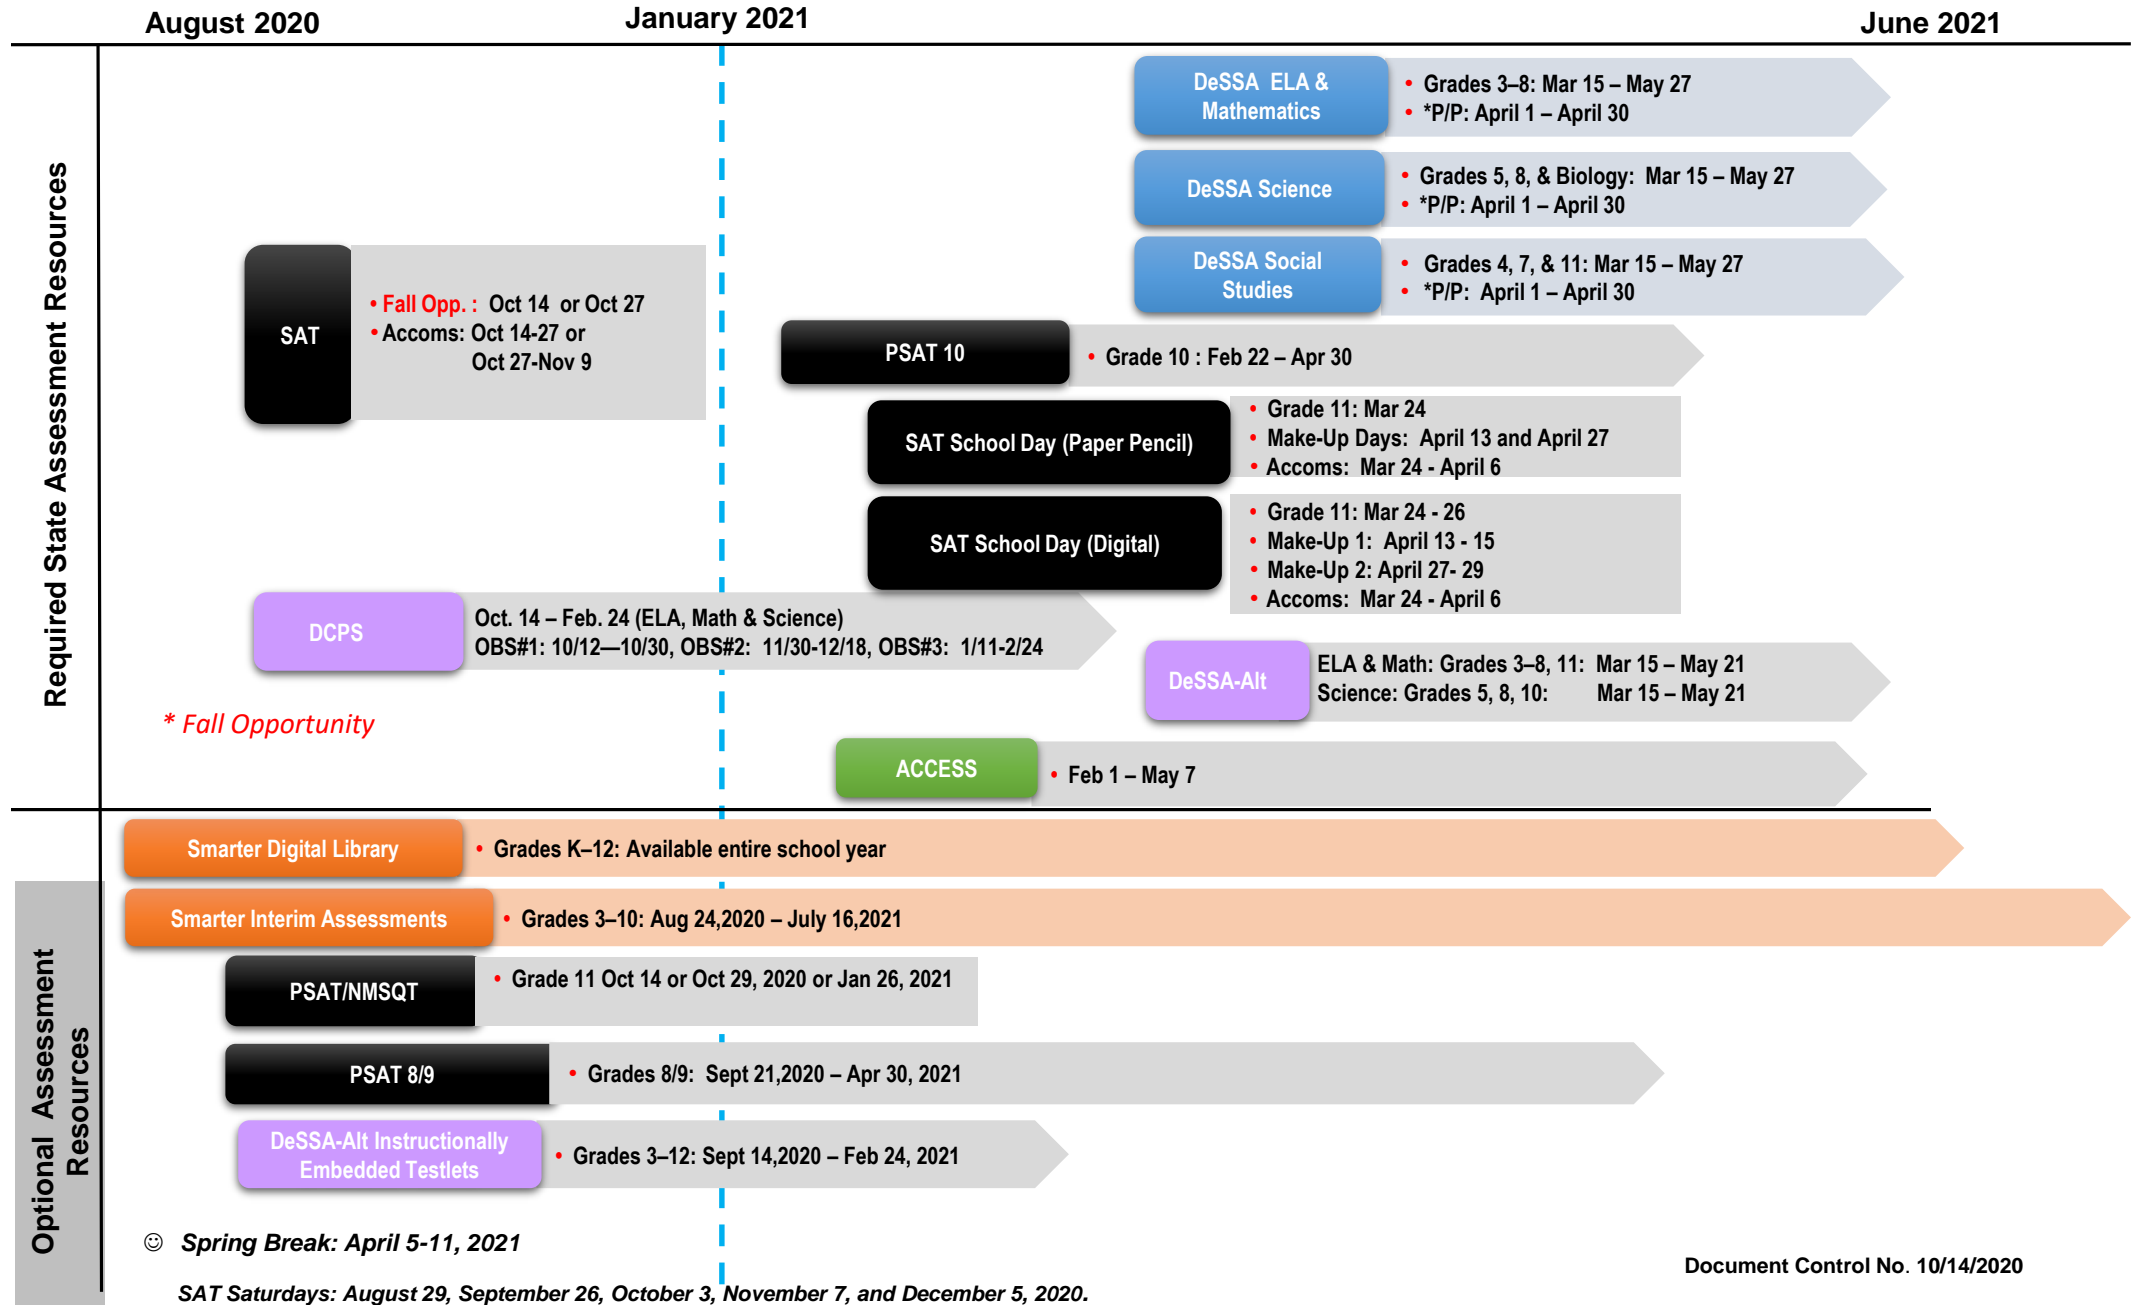

Delaware System of Student Assessments (DeSSA): 2020-2021 Calendar

© Spring Break: April 5-11, 2021

SAT Saturdays: August 29, September 26, October 3, November 7, and December 5, 2020.