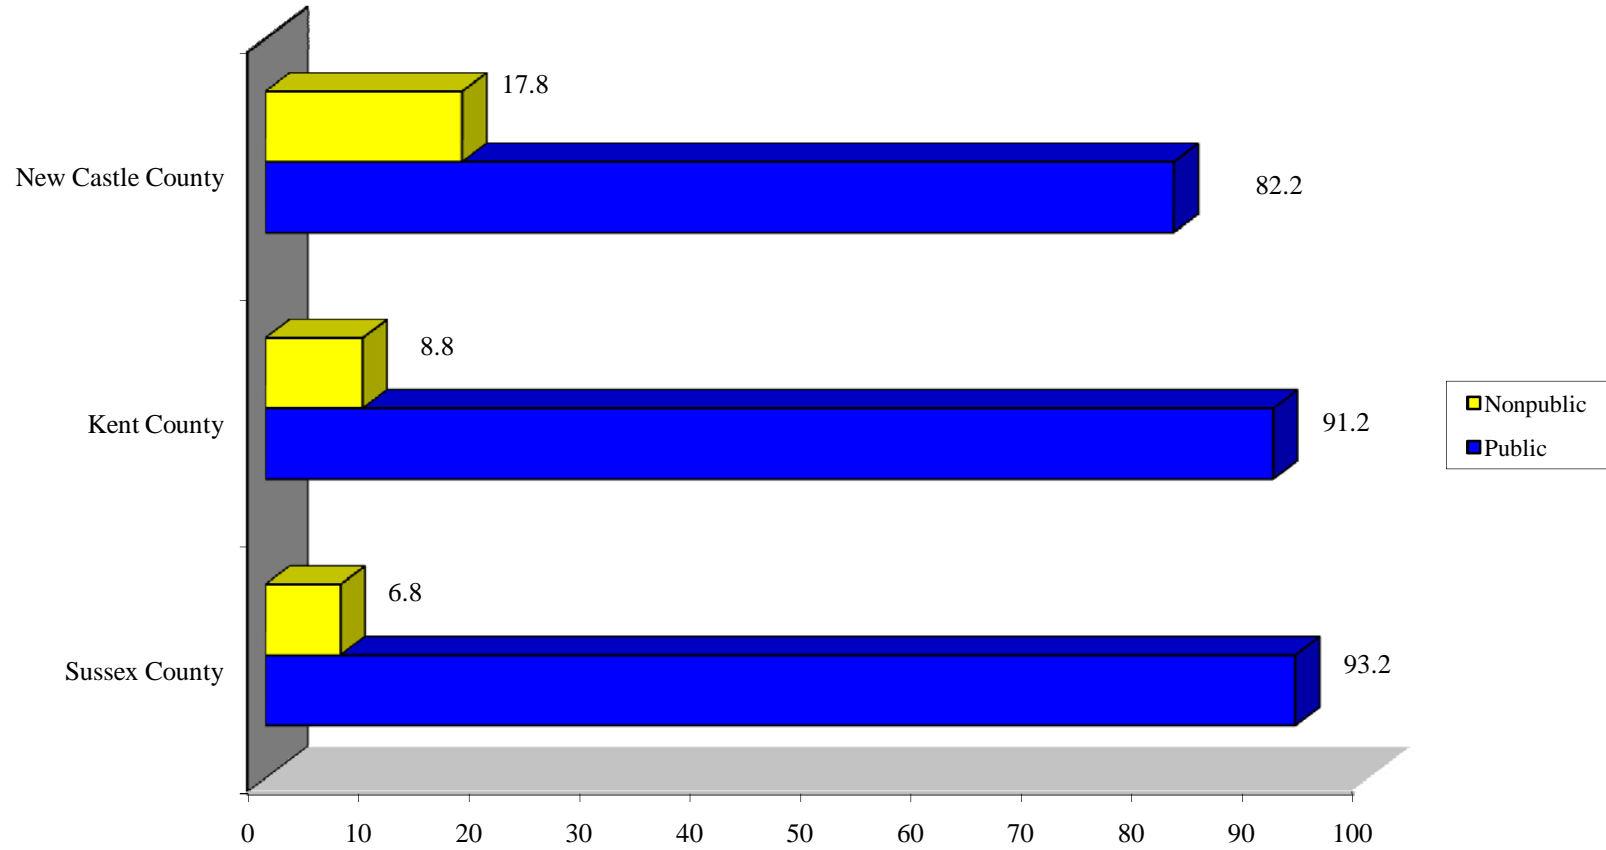

Figure 3
Delaware Public and RESIDENT Nonpublic Students (All Nonpublic Schools)
Percent Enrollment by County of Residence
September 2010

Table 5
September 2010 Enrollment
ALL Nonpublic Schools

Enrollment by Gender and by District of Residence				
District of Residence	Female	Male	Total Enrollment	Total Number of All Nonpublic Schools
Appoquinimink	826	863	1,689	101
Brandywine	1,581	1,472	3,053	100
Caesar Rodney	378	375	753	82
Cape Henlopen	228	249	477	59
Capital	515	486	1,001	91
Christina	2,240	2,200	4,440	183
Colonial	874	854	1,728	79
Delmar	25	25	50	12
Indian River	239	231	470	112
Lake Forest	145	142	287	61
Laurel	96	77	173	45
Milford	204	198	402	68
New Castle Cnty Vo-Tech	0	0	0	0
Polytech	0	0	0	0
Red Clay	2,602	2,719	5,321	139
Seaford	122	111	233	51
Smyrna	220	205	425	60
Sussex Technical	0	0	0	0
Woodbridge	174	166	340	54
Out of State	1,362	1,600	2,962	0
State Total	11,831	11,973	23,804	1,297