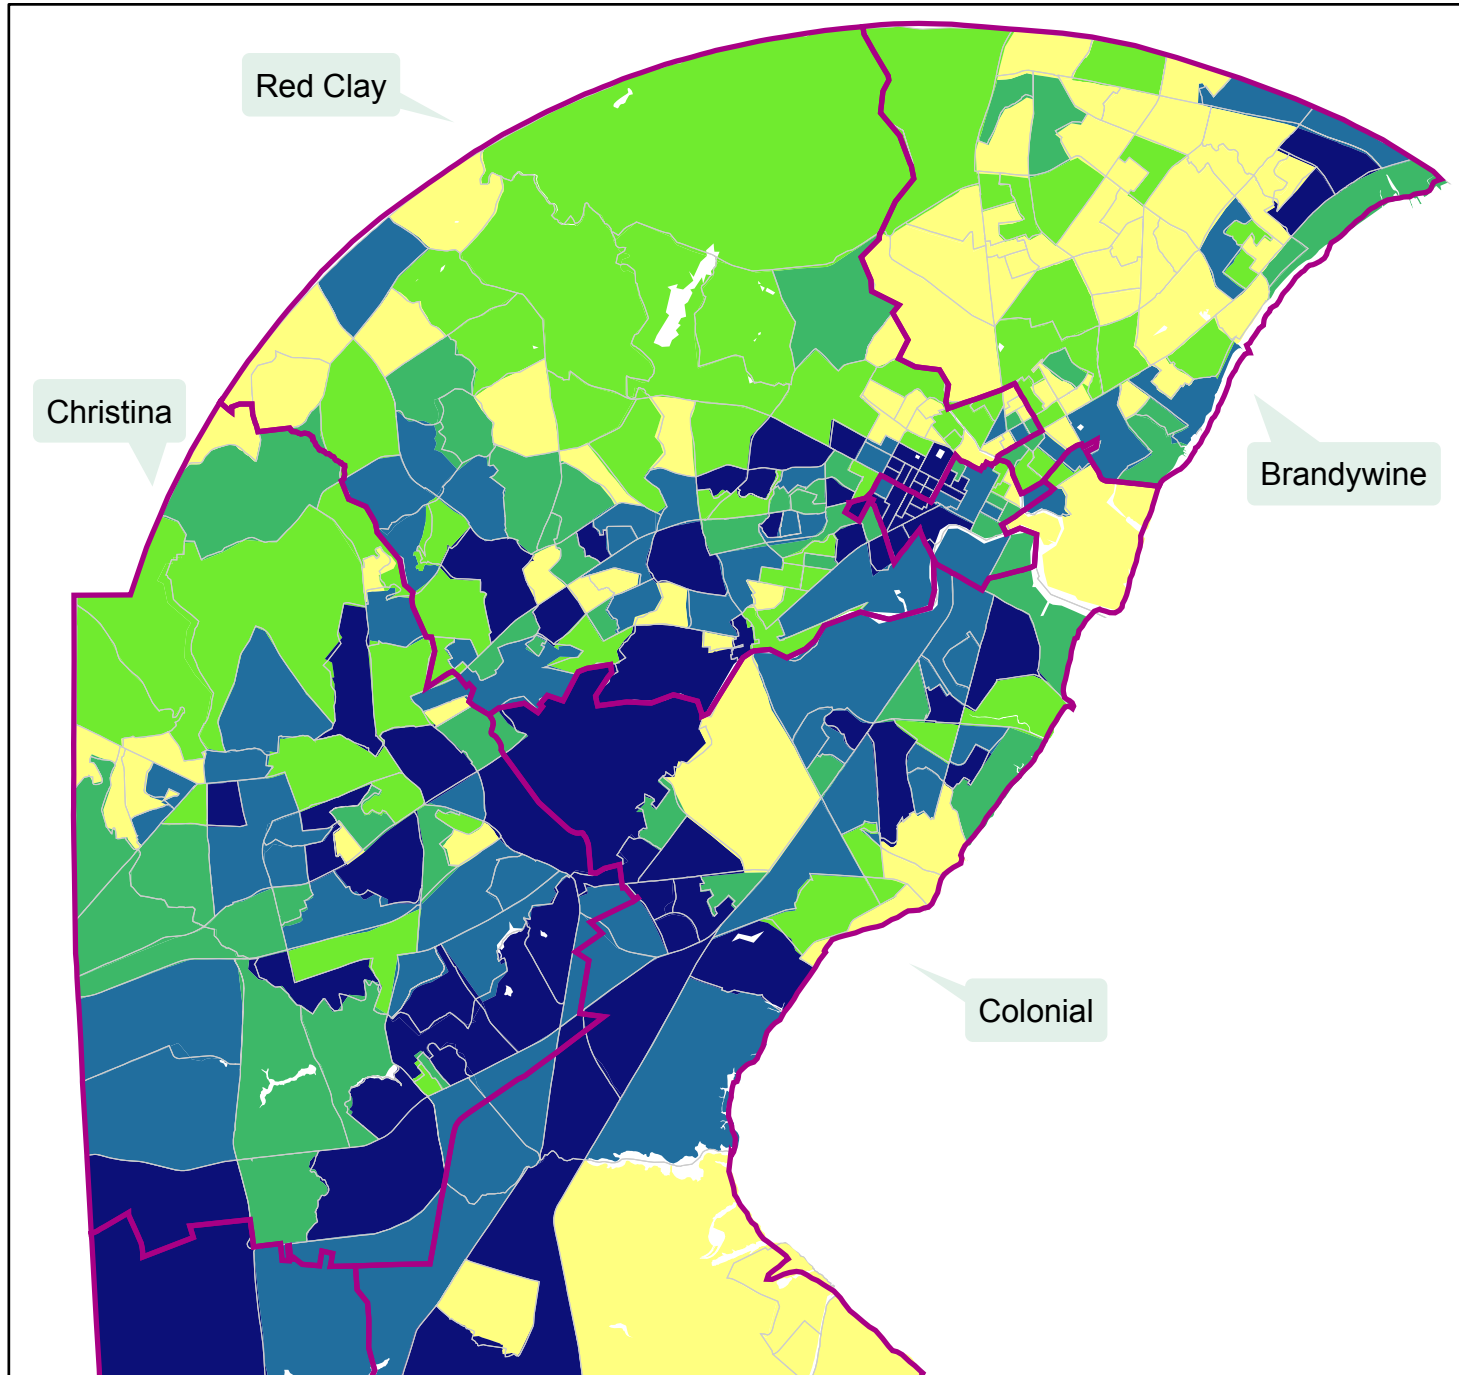

Number of Hispanic Persons - New Castle County 2000 Census Block Group Data Shown With School Districts

Legend Hispanic Persons

- 0 - 18
- 19 - 35
- 36 - 55
- 56 - 101
- 102 - 1458
- County Line
- School District

Number of Hispanic Persons - Northern New Castle County 2000 Census Block Group Data Shown With School Districts

Legend

Hispanic Persons

- 0 - 18
- 19 - 35
- 36 - 55
- 56 - 101
- 102 - 1458

County Line

School District

Number of Hispanic Persons - Kent County

2000 Census Block Group Data Shown With School Districts

Legend

Hispanic Persons

- 0 - 18
- 19 - 35
- 36 - 55
- 56 - 101
- 102 - 1458
- County Line
- School District

Number of Hispanic Persons - Sussex County 2000 Census Block Group Data Shown With School Districts

Legend

Hispanic Persons

- 0 - 18
- 19 - 35
- 36 - 55
- 56 - 101
- 102 - 1458
- County Line
- School District