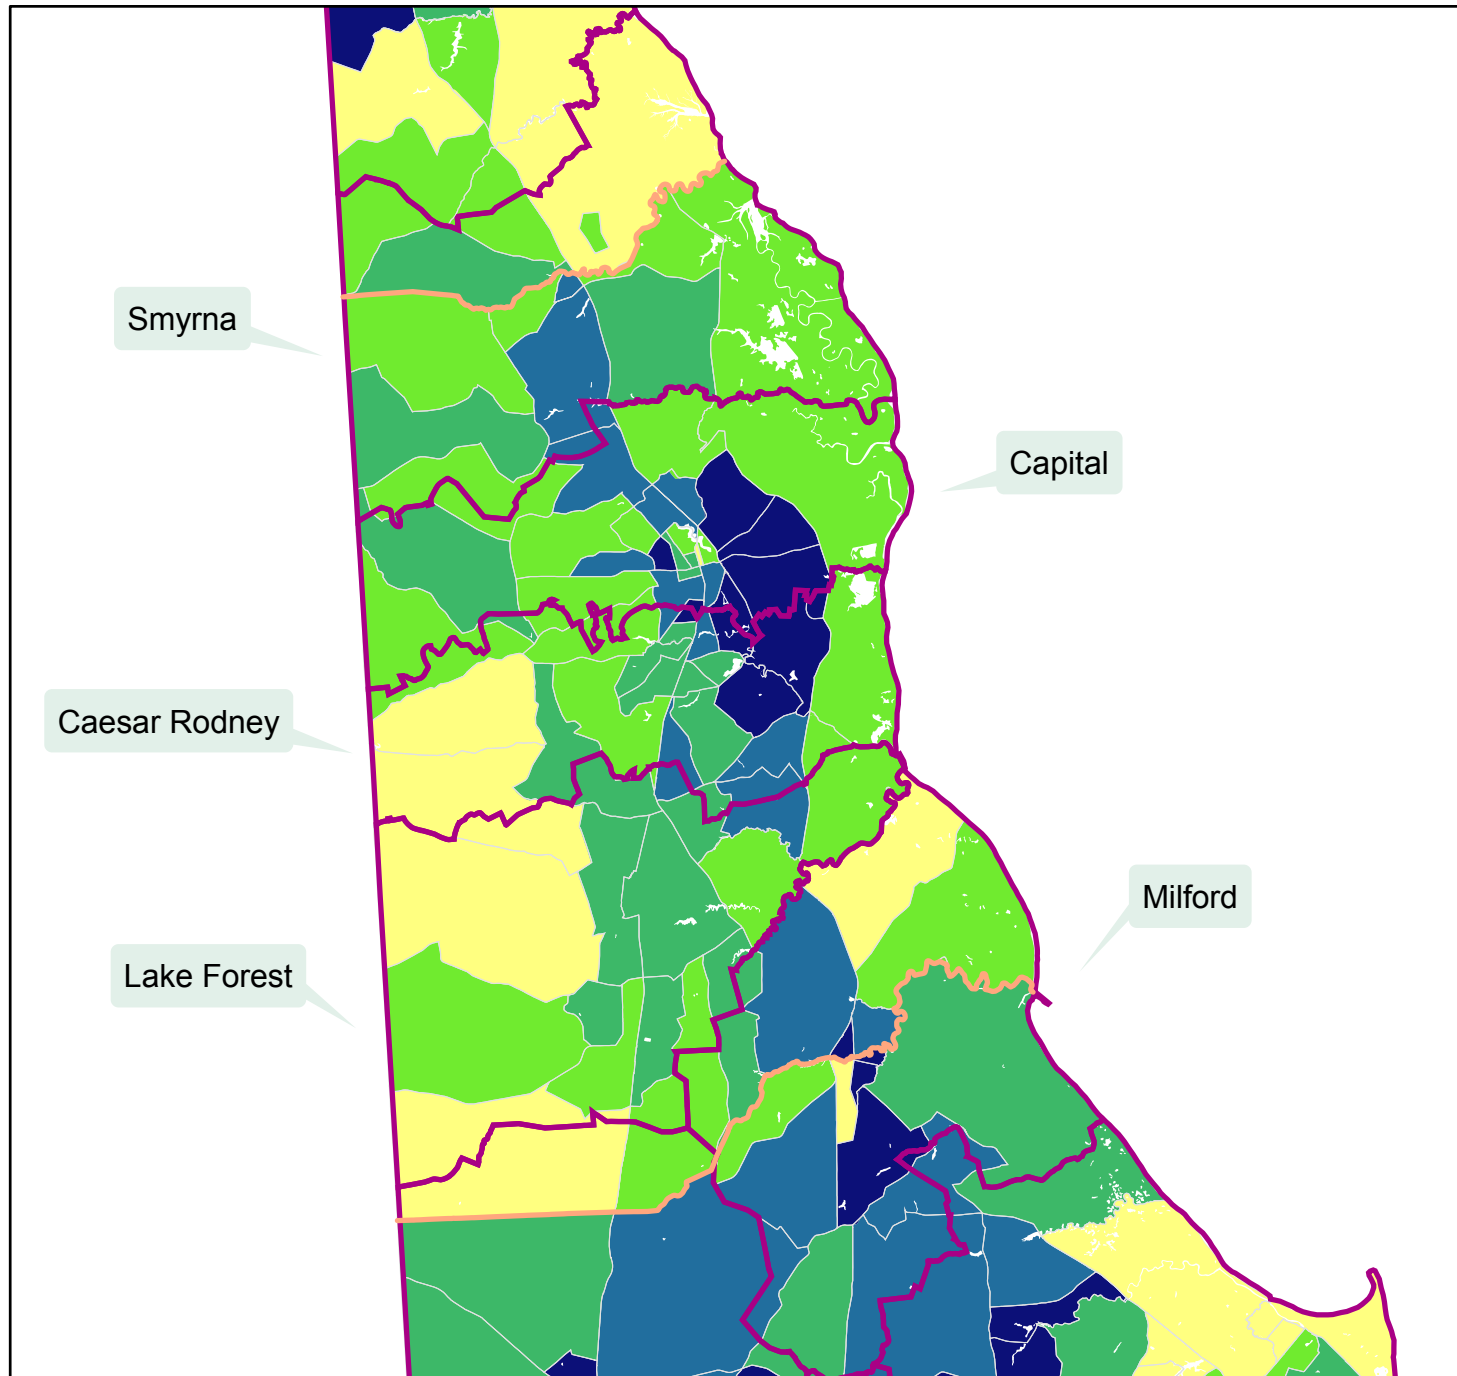

Number of Hispanic Persons - City of Wilmington 2000 Census Block Group Data Shown With School Districts

Legend

Hispanic Persons

- 0 - 18
- 19 - 35
- 36 - 55
- 56 - 101
- 102 - 1458
- School District
- Wilmington

Number of Hispanic Persons - Kent County

2000 Census Block Group Data Shown With School Districts

Legend

Hispanic Persons

- 0 - 18
- 19 - 35
- 36 - 55
- 56 - 101
- 102 - 1458
- County Line
- School District