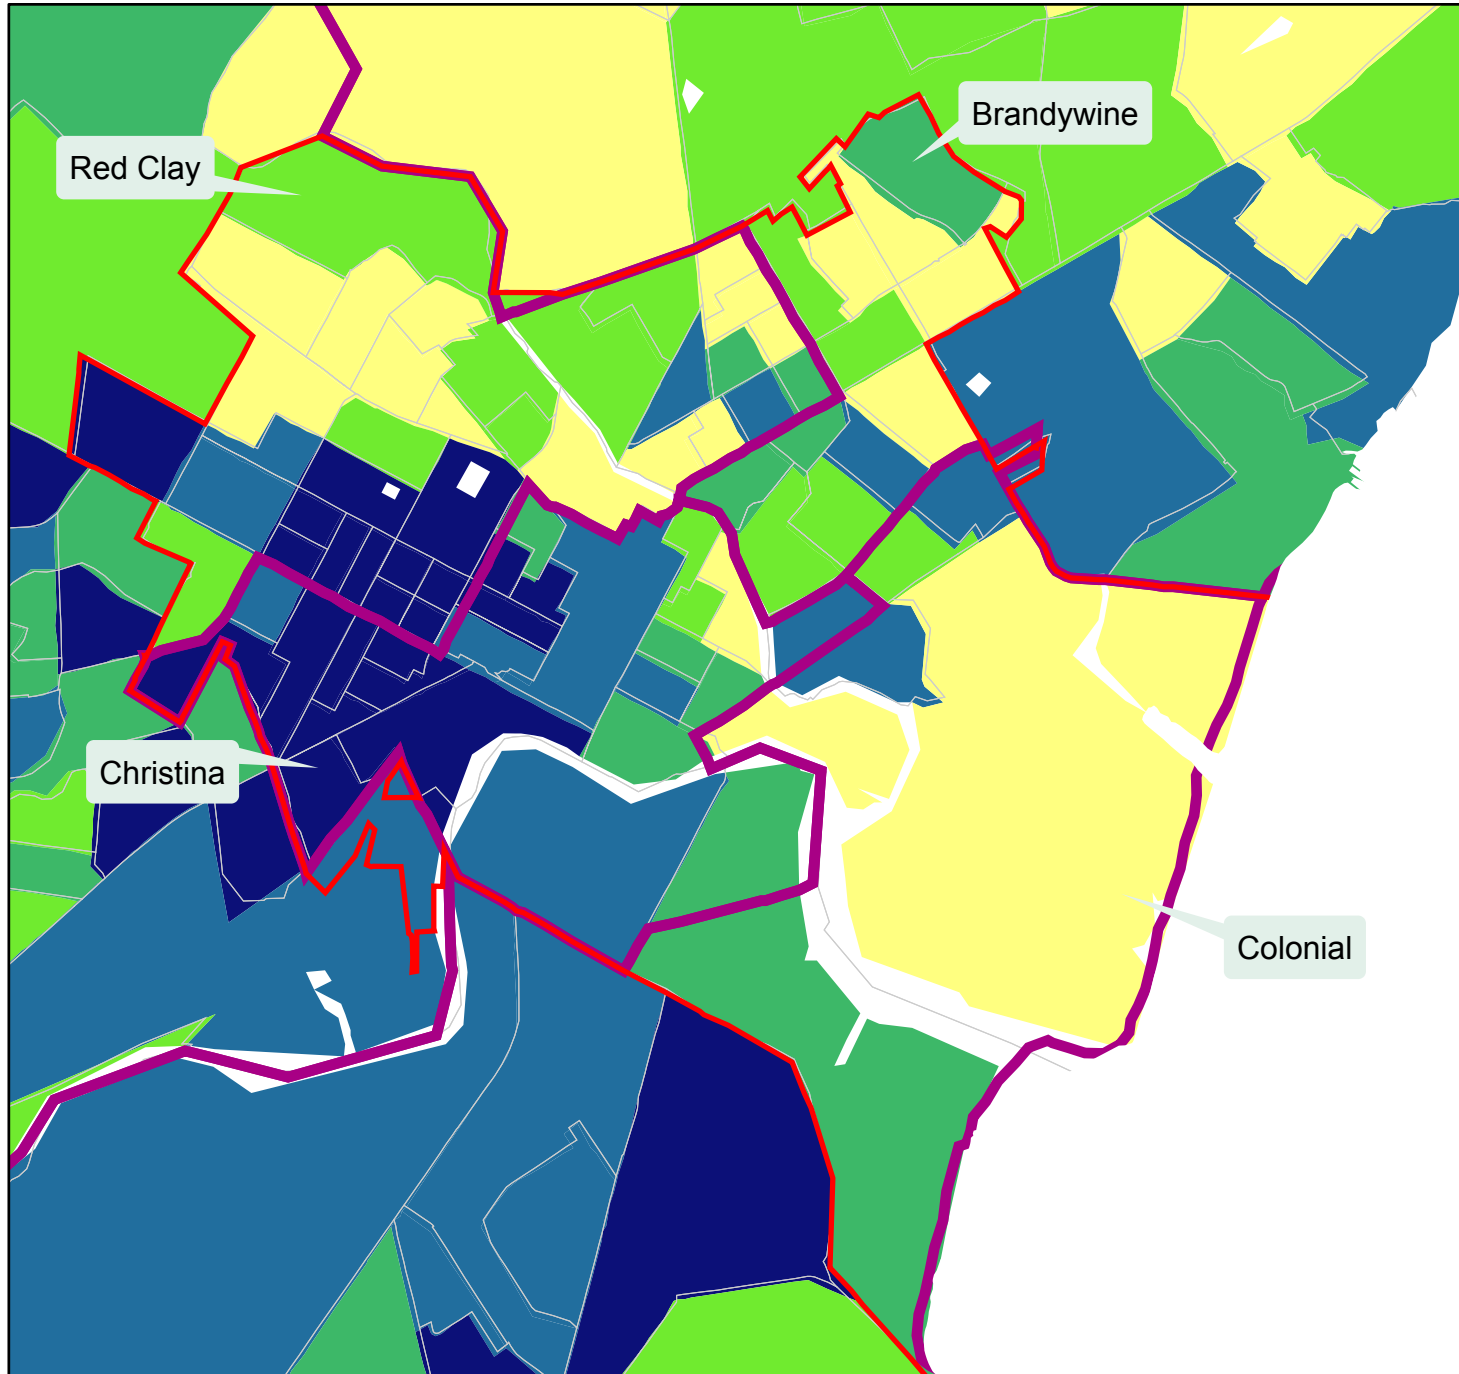

Number of Hispanic Persons - City of Wilmington 2000 Census Block Group Data Shown With School Districts

Legend

Hispanic Persons

- 0 - 18
- 19 - 35
- 36 - 55
- 56 - 101
- 102 - 1458
- School District
- Wilmington