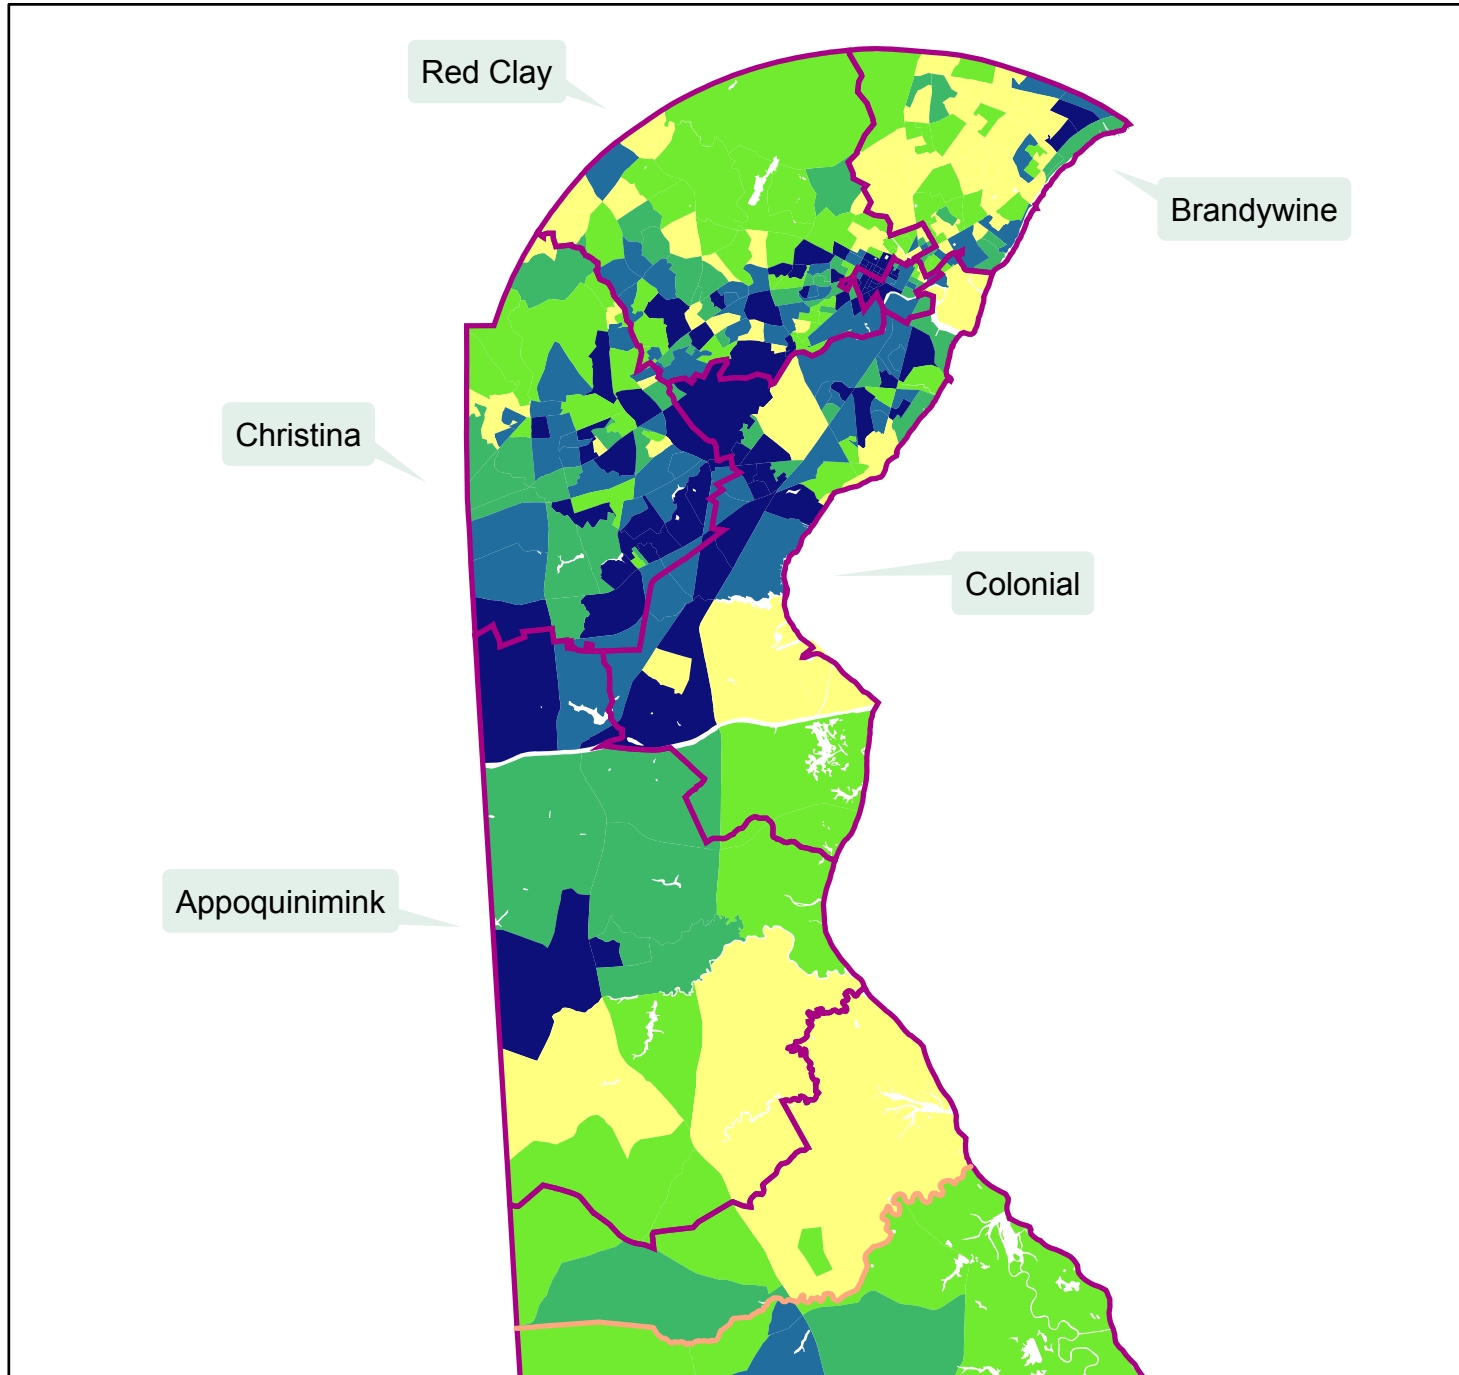

Number of Hispanic Persons - New Castle County 2000 Census Block Group Data Shown With School Districts

Legend Hispanic Persons

- 0 - 18
- 19 - 35
- 36 - 55
- 56 - 101
- 102 - 1458
- County Line
- School District

Number of Hispanic Persons - Northern New Castle County 2000 Census Block Group Data Shown With School Districts

Legend

Hispanic Persons

- 0 - 18
- 19 - 35
- 36 - 55
- 56 - 101
- 102 - 1458

County Line

School District

Number of Hispanic Persons - Kent County

2000 Census Block Group Data Shown With School Districts

Legend

Hispanic Persons

- 0 - 18
- 19 - 35
- 36 - 55
- 56 - 101
- 102 - 1458
- County Line
- School District

Number of Hispanic Persons - Sussex County 2000 Census Block Group Data Shown With School Districts

Legend

Hispanic Persons

- 0 - 18
- 19 - 35
- 36 - 55
- 56 - 101
- 102 - 1458
- County Line
- School District