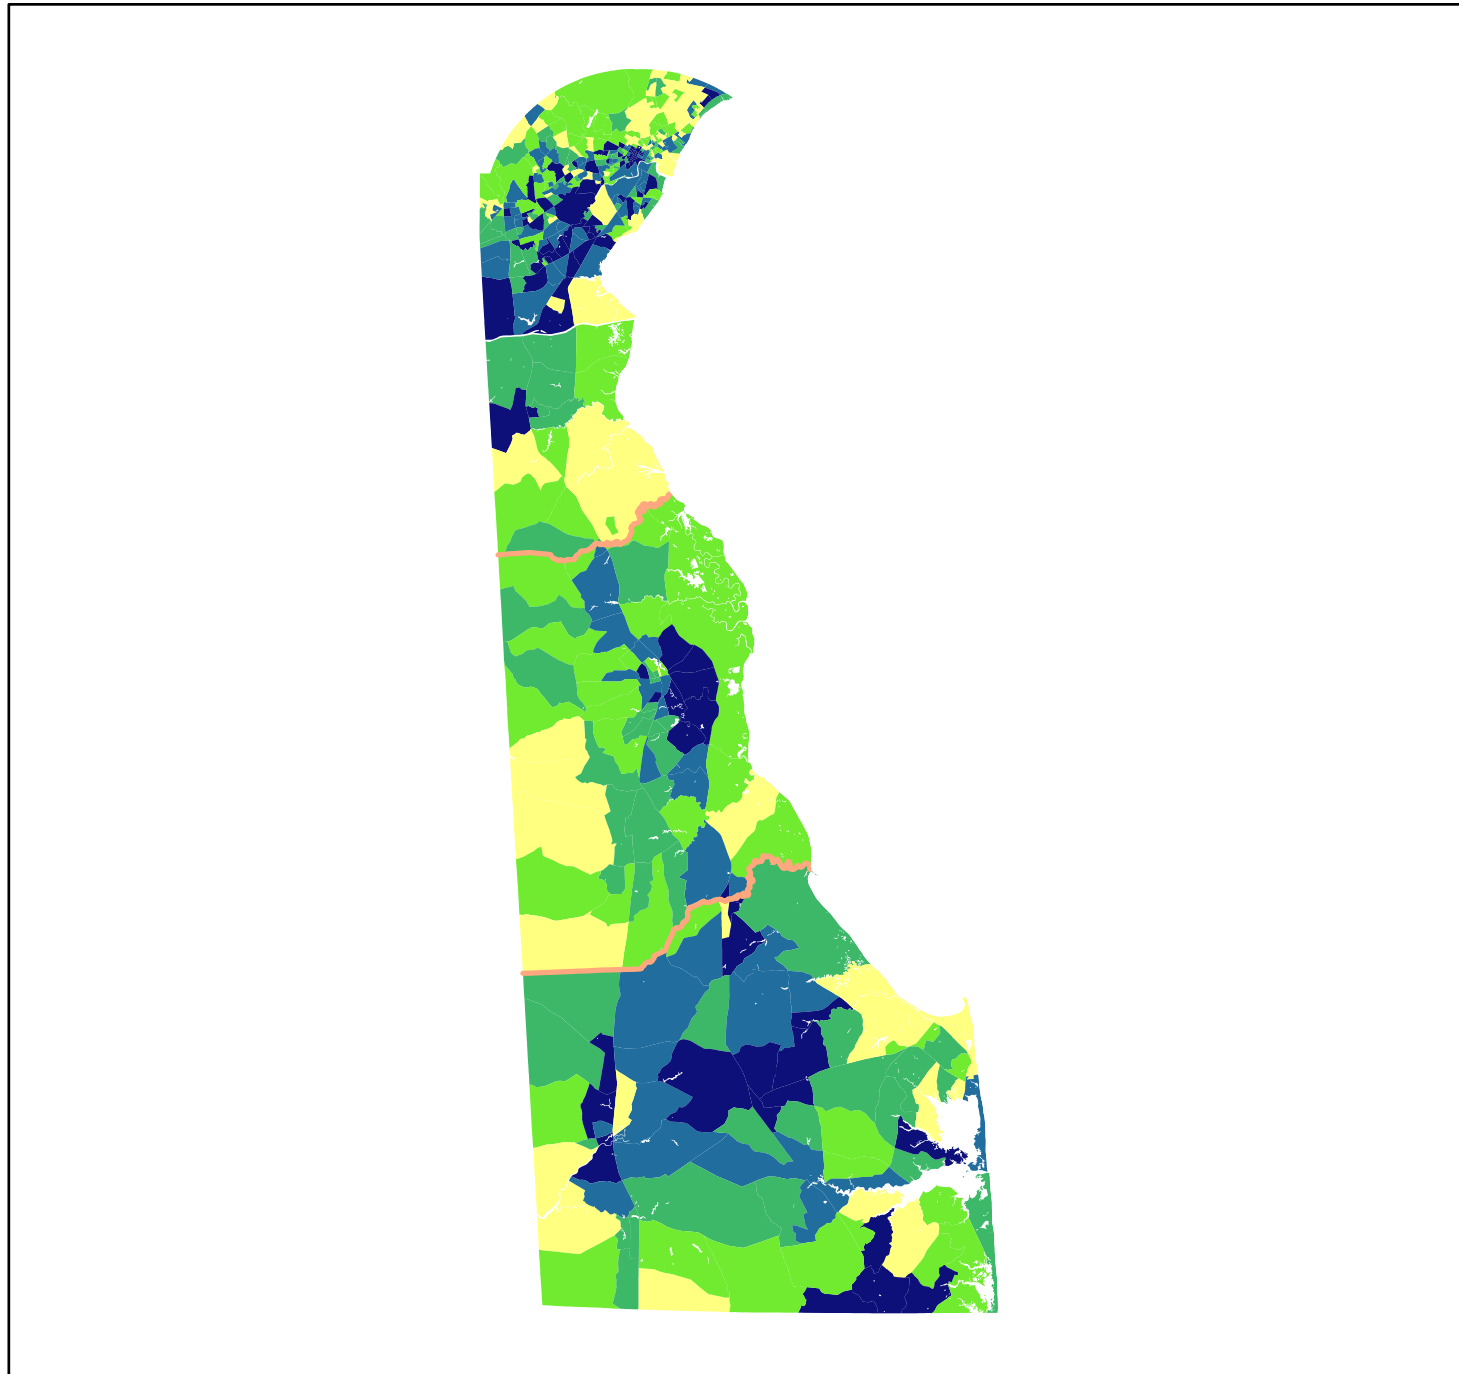

Number of Hispanic Persons - Delaware 2000 Census Block Group Data

Legend

Hispanic Persons

- 0 - 18
- 19 - 35
- 36 - 55
- 56 - 101
- 102 - 1458
- County Line