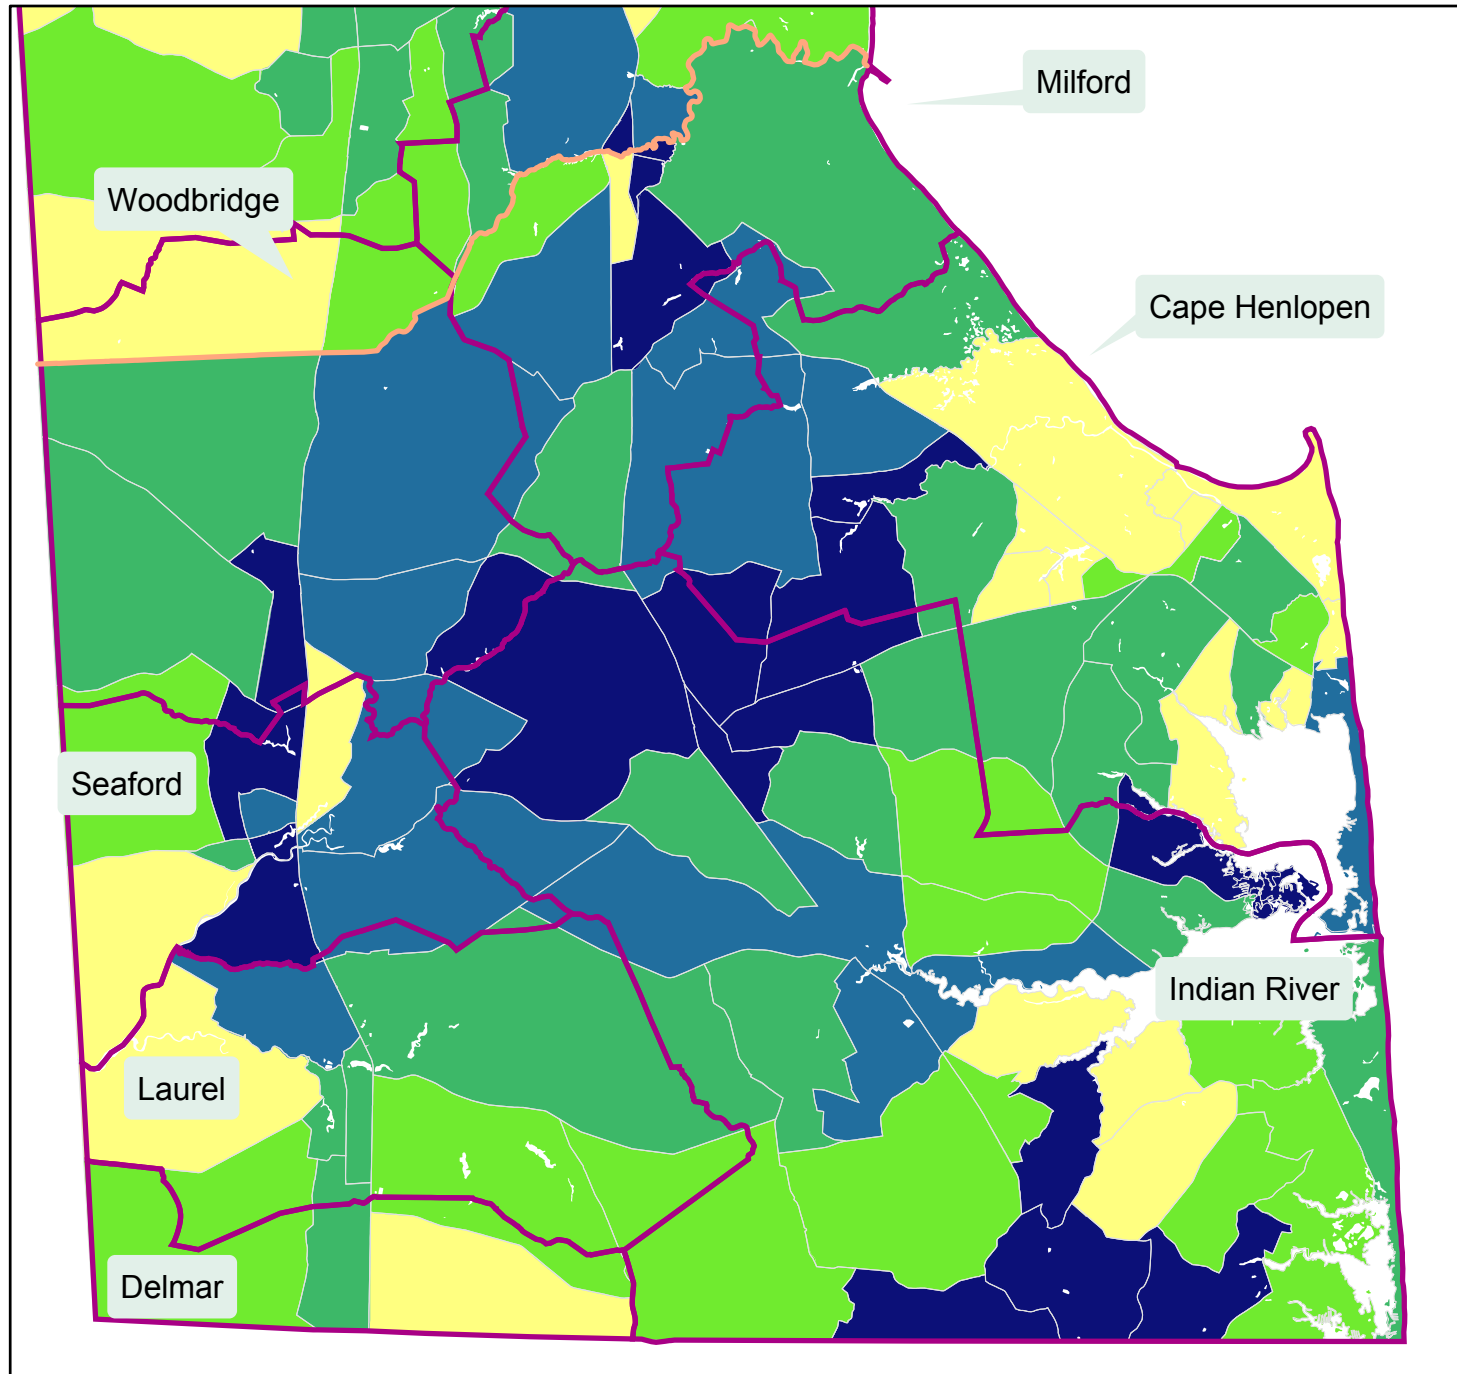

Number of Hispanic Persons - Sussex County 2000 Census Block Group Data Shown With School Districts

Legend

Hispanic Persons

- 0 - 18
- 19 - 35
- 36 - 55
- 56 - 101
- 102 - 1458
- County Line
- School District