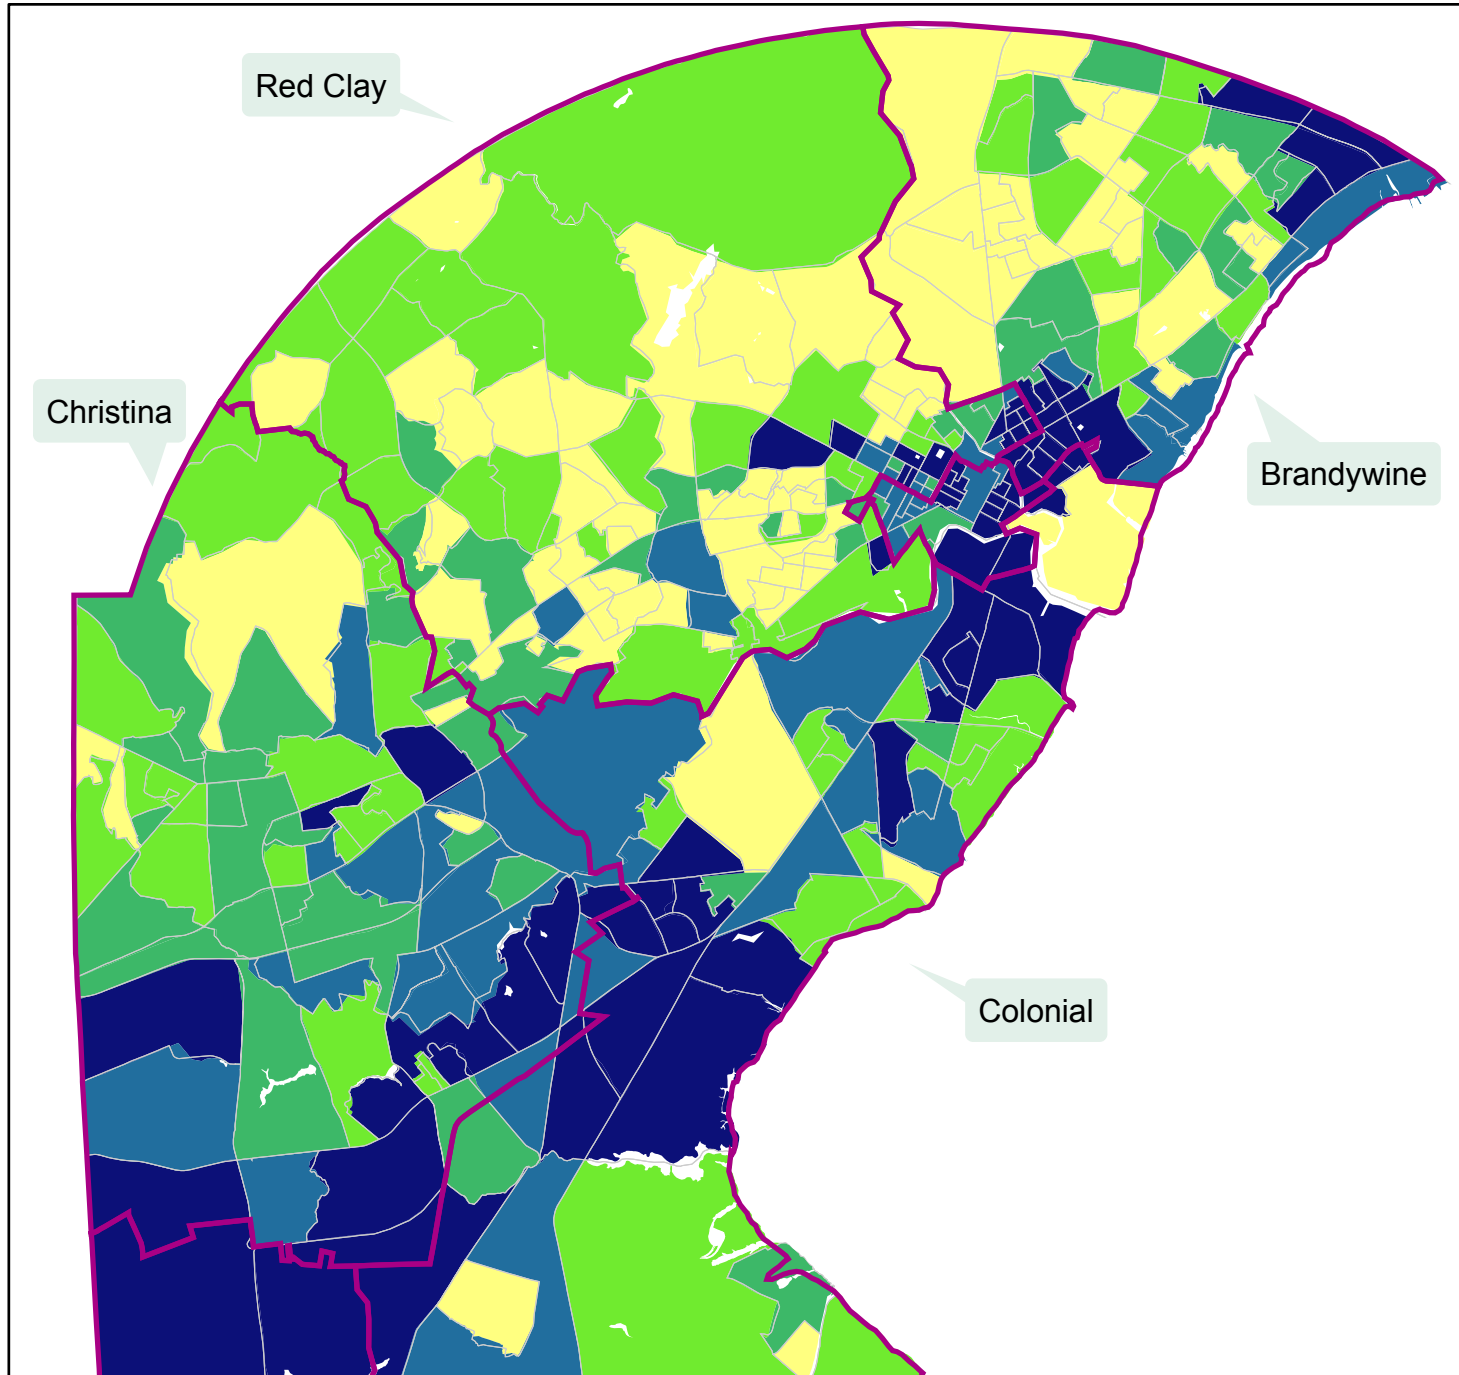

Number of Black Persons - New Castle County 2000 Census Block Group Data Shown With School Districts

Number of Black Persons - Northern New Castle County 2000 Census Block Group Data Shown With School Districts

Legend

Black Persons

- 0 - 38
- 39 - 104
- 105 - 238
- 239 - 542
- 543 - 2340

County Line

School District

Number of Black Persons - City of Wilmington 2000 Census Block Group Data Shown With School Districts

Legend

Black Persons

- 0 - 38
- 39 - 104
- 105 - 238
- 239 - 542
- 543 - 2340

School District

Wilmington

Number of Black Persons - Kent County

2000 Census Block Group Data Shown With School Districts

Legend

Black Persons

- 0 - 38
- 39 - 104
- 105 - 238
- 239 - 542
- 543 - 2340
- County Line
- School District

Number of Black Persons - Sussex County

2000 Census Block Group Data Shown With School Districts

Legend