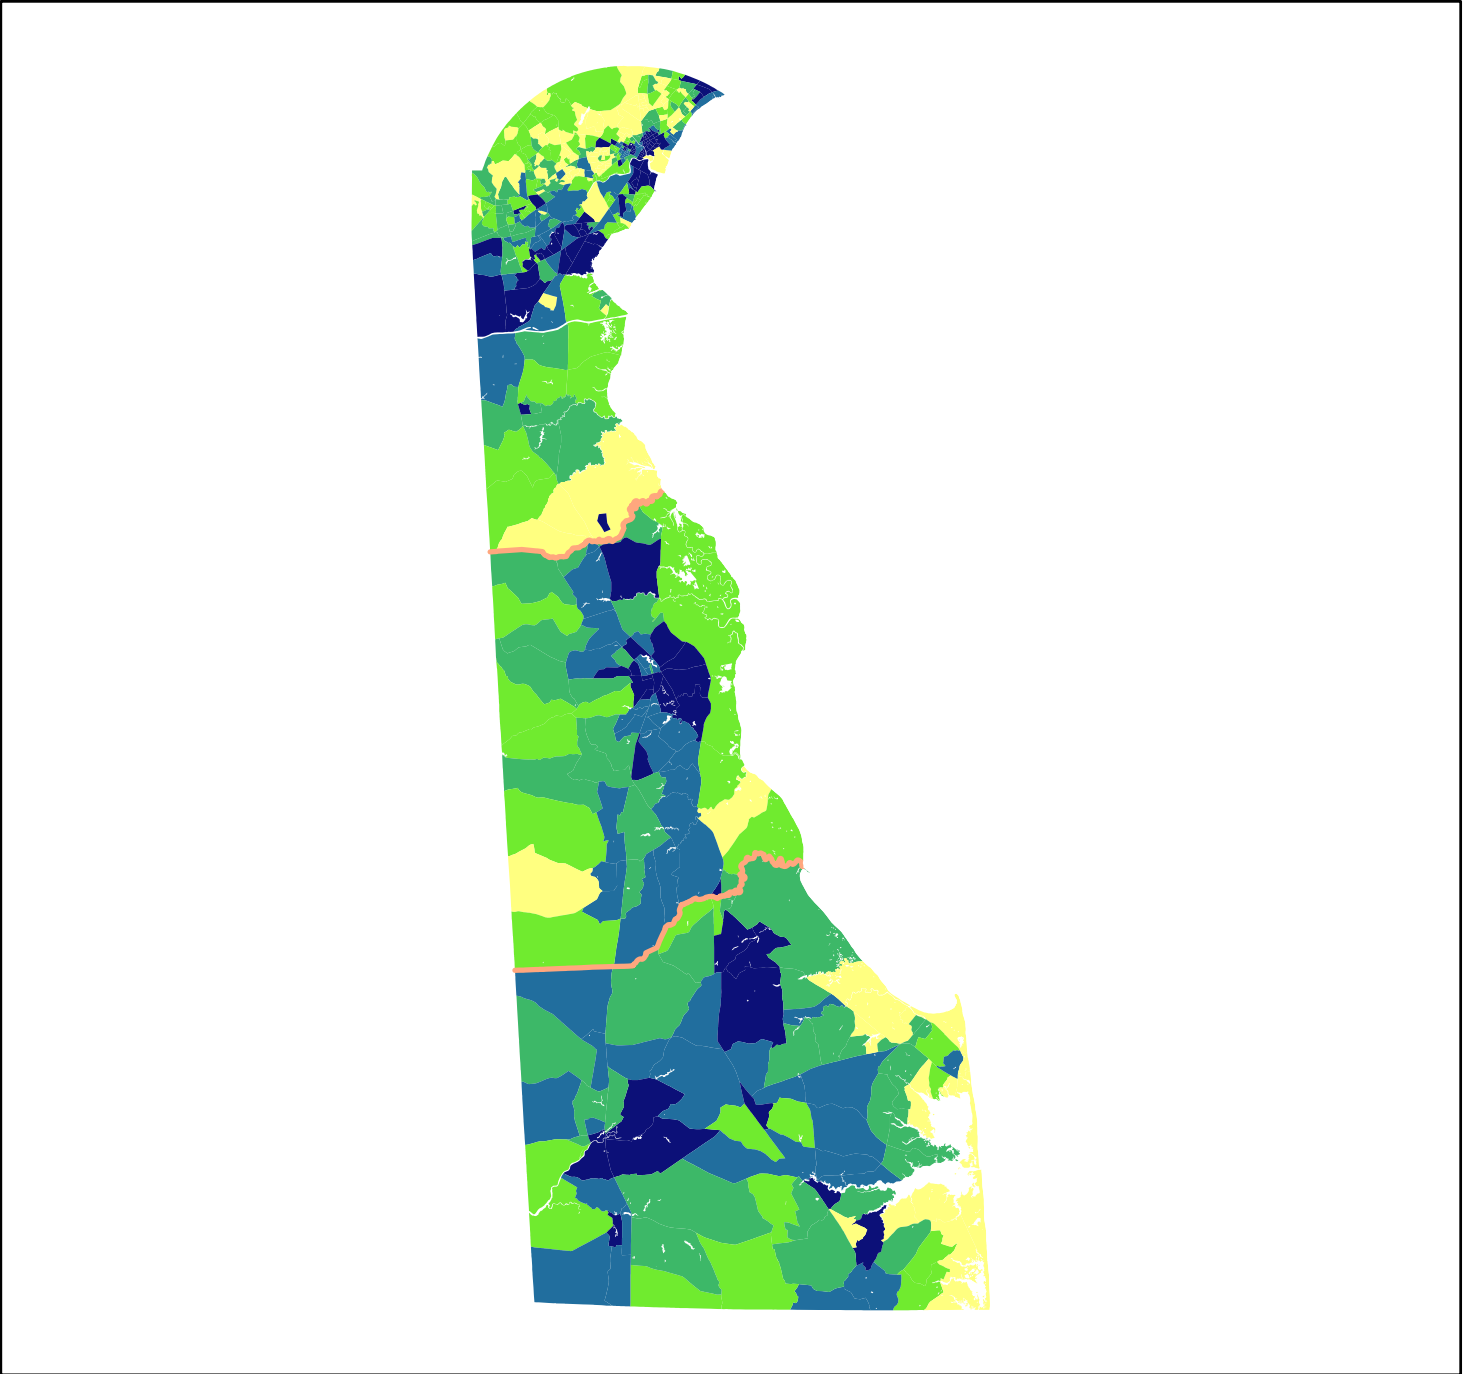

Number of Black Persons - Delaware 2000 Census Block Group Data

Legend

Black Persons

- 0 - 38
- 39 - 104
- 105 - 238
- 239 - 542
- 543 - 2340
- County Line