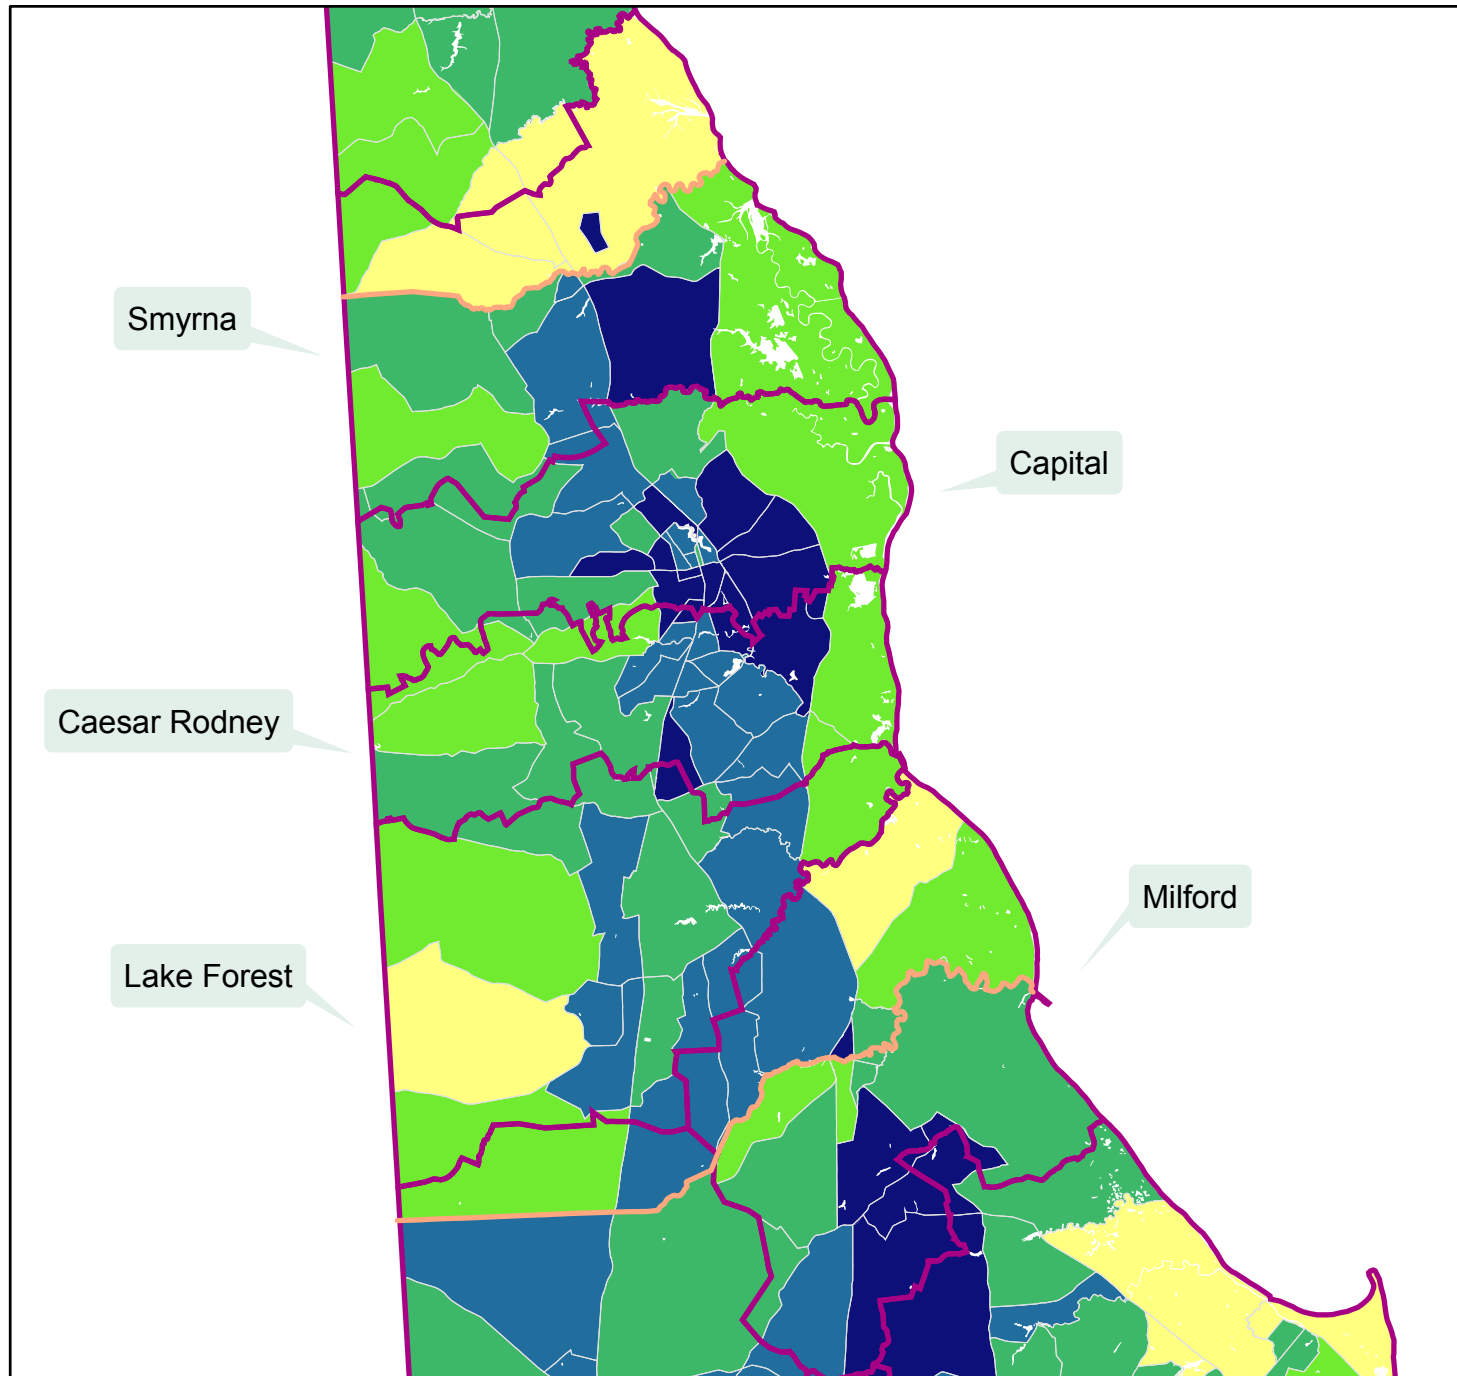

Legend

Black Persons

- 0 - 38
- 39 - 104
- 105 - 238
- 239 - 542
- 543 - 2340

County Line

School District

Number of Black Persons - City of Wilmington 2000 Census Block Group Data Shown With School Districts

Legend

Black Persons

- 0 - 38
- 39 - 104
- 105 - 238
- 239 - 542
- 543 - 2340

School District

Wilmington

Number of Black Persons - Kent County

2000 Census Block Group Data Shown With School Districts

Legend

Black Persons

- 0 - 38
- 39 - 104
- 105 - 238
- 239 - 542
- 543 - 2340
- County Line
- School District

Number of Black Persons - Sussex County

2000 Census Block Group Data Shown With School Districts

Legend