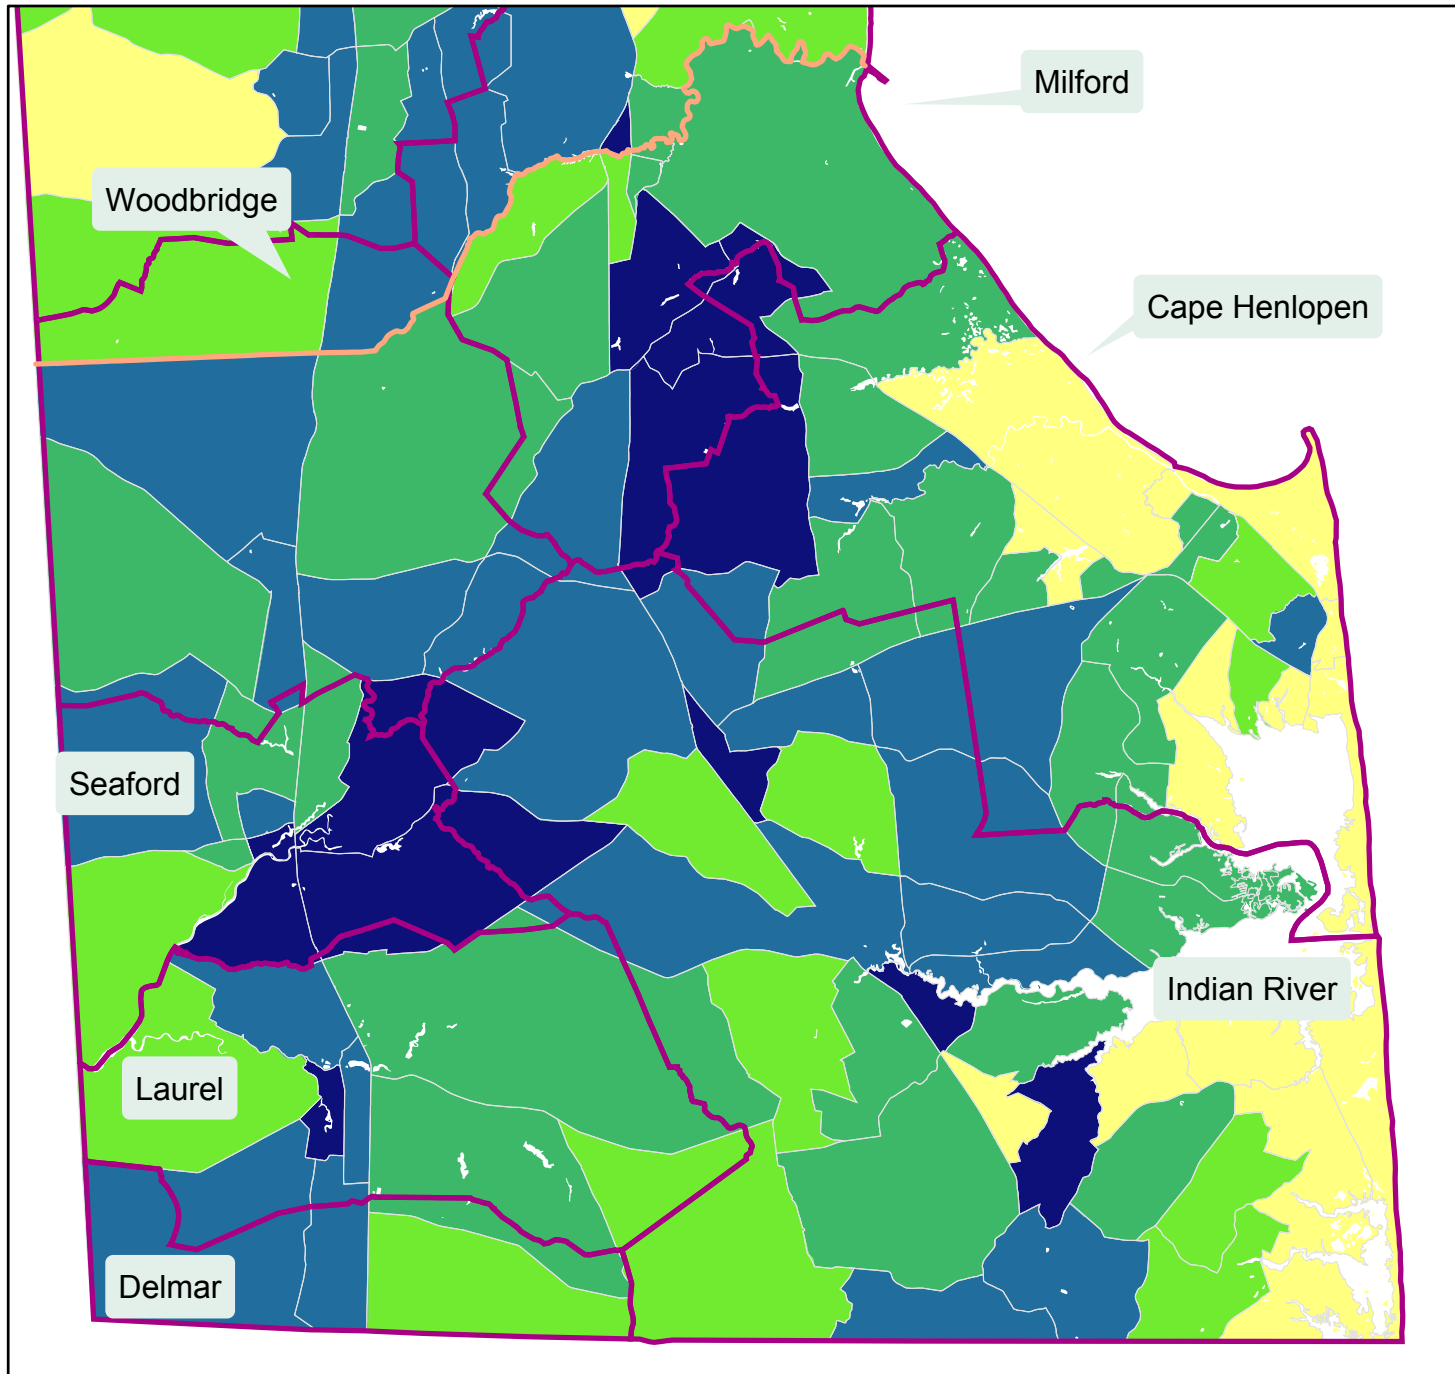

Legend

Black Persons

- 0 - 38
- 39 - 104
- 105 - 238
- 239 - 542
- 543 - 2340

School District

Wilmington

Number of Black Persons - Kent County

2000 Census Block Group Data Shown With School Districts

Legend

Black Persons

- 0 - 38
- 39 - 104
- 105 - 238
- 239 - 542
- 543 - 2340
- County Line
- School District

Number of Black Persons - Sussex County

2000 Census Block Group Data Shown With School Districts

Legend