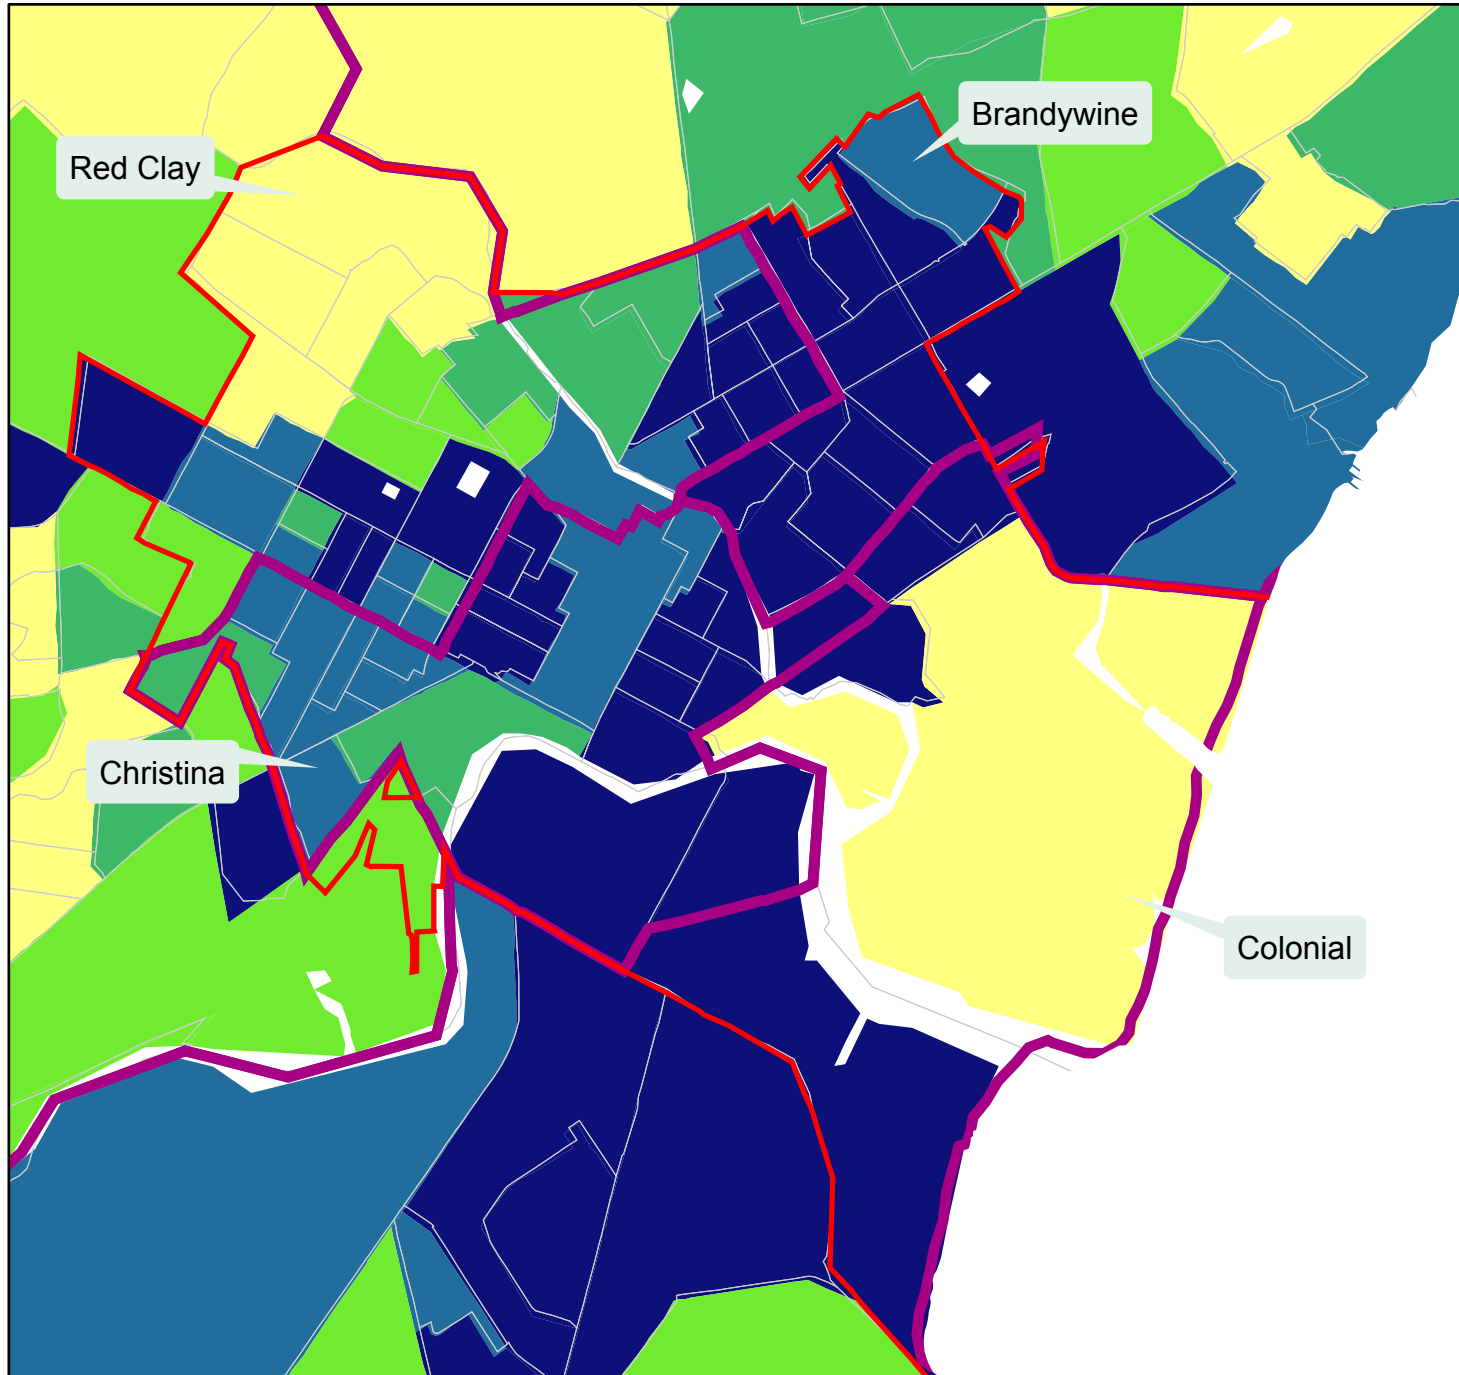

Legend

Black Persons

- 0 - 38
- 39 - 104
- 105 - 238
- 239 - 542
- 543 - 2340

County Line

School District

Number of Black Persons - City of Wilmington 2000 Census Block Group Data Shown With School Districts

Legend

Black Persons

- 0 - 38
- 39 - 104
- 105 - 238
- 239 - 542
- 543 - 2340

School District

Wilmington

Number of Black Persons - Kent County

2000 Census Block Group Data Shown With School Districts

Legend

Black Persons

- 0 - 38
- 39 - 104
- 105 - 238
- 239 - 542
- 543 - 2340
- County Line
- School District

Number of Black Persons - Sussex County

2000 Census Block Group Data Shown With School Districts

Legend