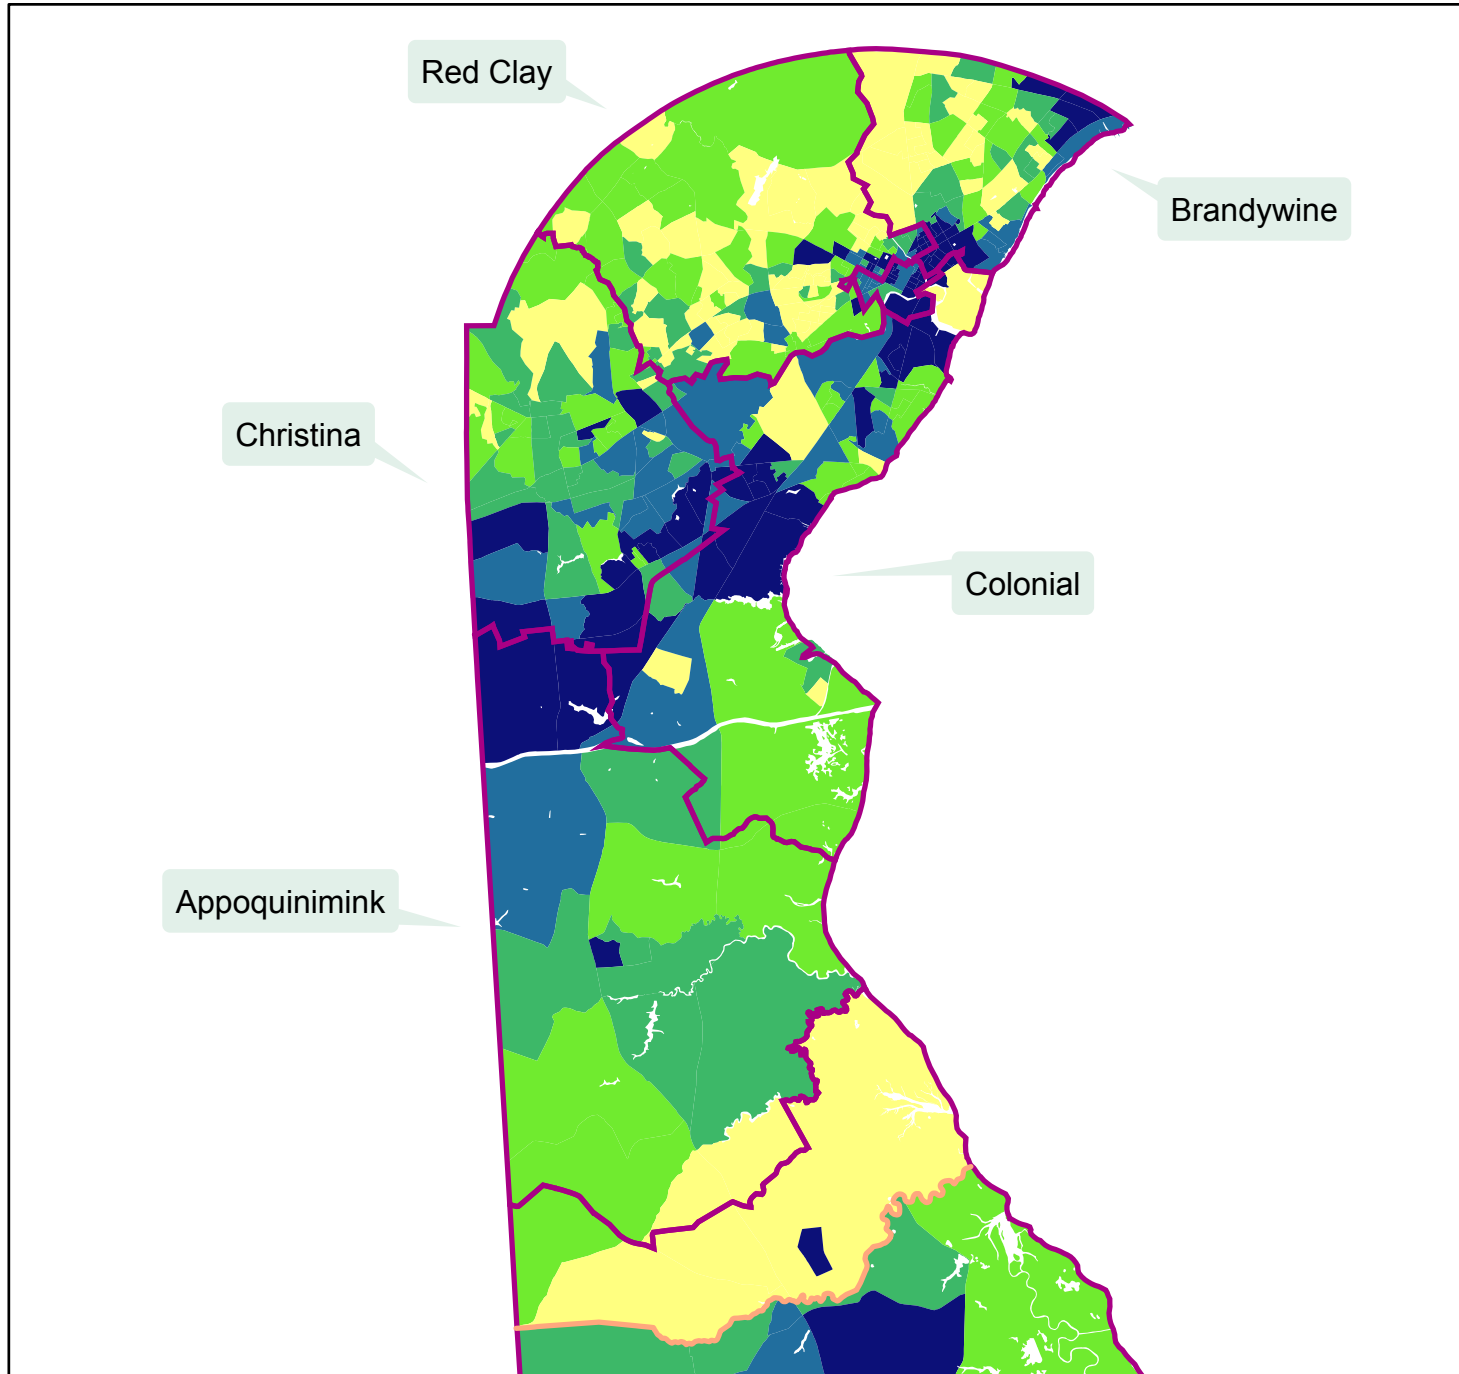

Number of Black Persons - New Castle County 2000 Census Block Group Data Shown With School Districts

Number of Black Persons - Northern New Castle County 2000 Census Block Group Data Shown With School Districts

Legend

Black Persons

- 0 - 38
- 39 - 104
- 105 - 238
- 239 - 542
- 543 - 2340

County Line

School District

Number of Black Persons - City of Wilmington 2000 Census Block Group Data Shown With School Districts

Legend

Black Persons

- 0 - 38
- 39 - 104
- 105 - 238
- 239 - 542
- 543 - 2340

School District

Wilmington

Number of Black Persons - Kent County

2000 Census Block Group Data Shown With School Districts

Legend

Black Persons

- 0 - 38
- 39 - 104
- 105 - 238
- 239 - 542
- 543 - 2340
- County Line
- School District

Number of Black Persons - Sussex County

2000 Census Block Group Data Shown With School Districts

Legend