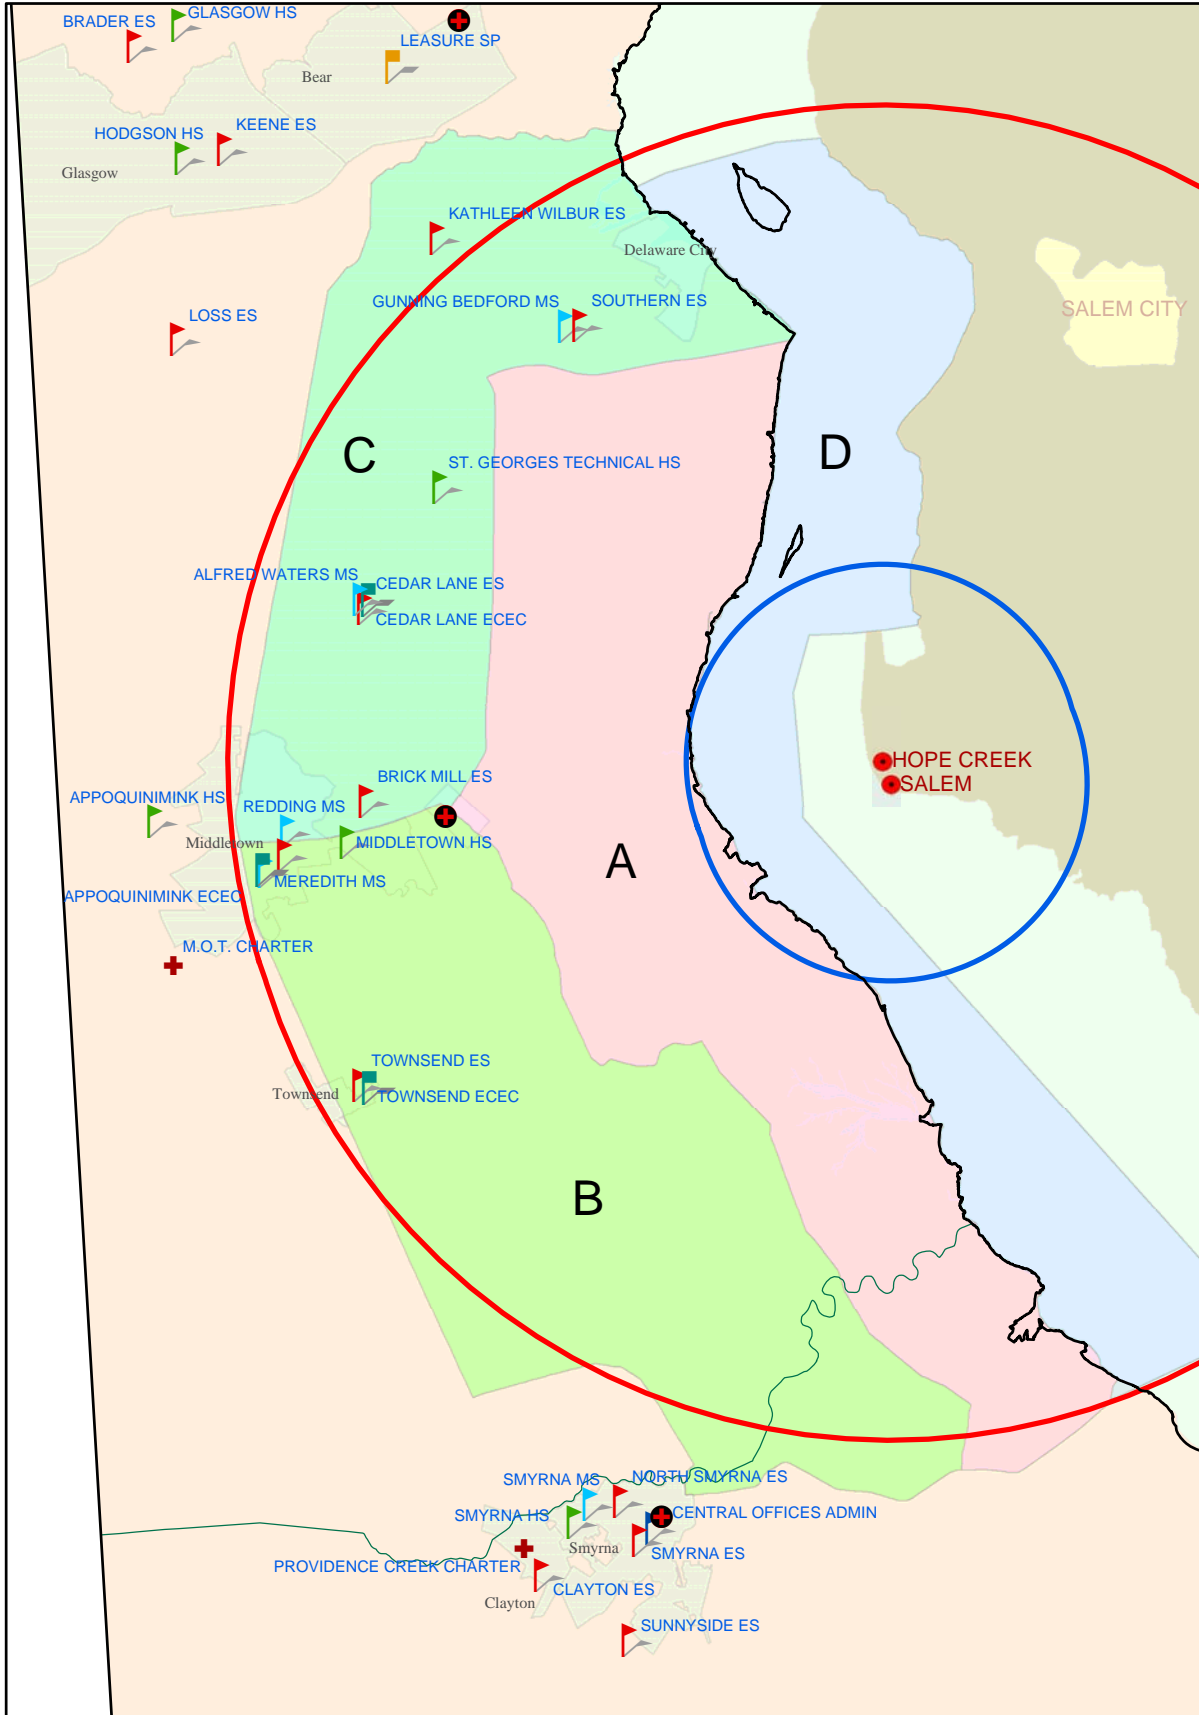

Location of Delaware Public Schools in Relation to Salem and Hope Creek Nuclear Power Plants

Legend

Type of School

- Elementary
- Middle
- Intermediate
- High
- Kindergarten
- Special
- ILC
- Early Childhood
- Alternative
- Orthopedic
- Administration
- Charter

10 Miles

3 Miles

Hope Creek/Salem

ERPA

C

D

B

A

County Boundary